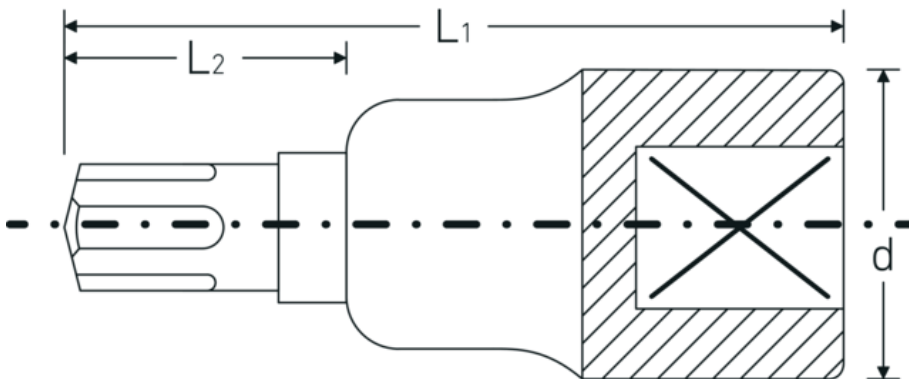

## Screwdriver sockets 1/2"

54CV

Product no. **03090012**  
GTIN **4018754006618**  
Model **54 CV M 12**

**Label.** 1/2 " Screwdriver socket Ribe-CV® L.60mm

### Technical Drawing.

### Technical Attributes.

Internal square drive (inch)	1/2 "
d	23,7 mm
Size of output profile	M12
L1	60 mm
L2	20 mm

### Logistics data.

Depth mm (IFS)	60
Width mm (IFS)	24
Height mm (IFS)	24
Length (packed, mm)	100
Width (packed, mm)	90
Height (packed, mm)	24
Volume (packed, dm3)	0.216 dm3
Product no.	03090012
Weight (gross, kg)	0,595