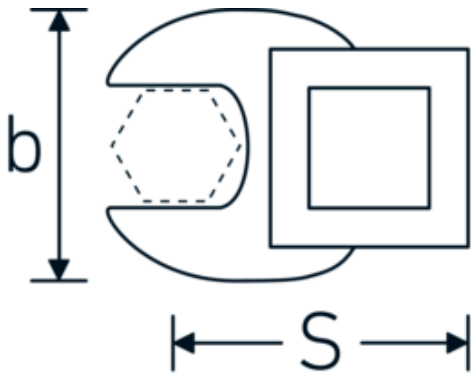

CROW-FOOT spanner

540

Product no. **02200034**
GTIN **4018754141098**
Model **540 34**

Label. 3/8 " CROW-FOOT spanner Spanner size 34mm L.54,5mm

Features.

- Chrome Alloy Steel, chrome plated
- Caution! Modified settings on torque wrench

Technical Drawing.

Technical Attributes.

a	8 mm
Internal square drive (inch)	3/8 "
Width mm (b)	60 mm
Length mm (L)	54,5 mm
S	31,6 mm
Width across flats [mm]	34 mm

Logistics data.

Depth mm (IFS)	70
Width mm (IFS)	70
Height mm (IFS)	19
Length (packed, mm)	70
Width (packed, mm)	70
Height (packed, mm)	19
Volume (packed, dm3)	0.0931 dm3

Variants.

Art. no.	Model no. (ERP)	Description	GTIN
01200008	540 8	1/4 " CROW-FOOT spanner Spanner size 8mm L.25,5mm	4018754149117
01200009	540 9	1/4 " CROW-FOOT spanner Spanner size 9mm L.25,5mm	4018754149124
01200010	540 10	1/4 " CROW-FOOT spanner Spanner size 10mm L.25,5mm	4018754149131
02200011	540 11	3/8 " CROW-FOOT spanner Spanner size 11mm L.32mm	4018754149414
02200012	540 12	3/8 " CROW-FOOT spanner Spanner size 12mm L.34,3mm	4018754003495
02200013	540 13	3/8 " CROW-FOOT spanner Spanner size 13mm L.34,3mm	4018754003501
02200014	540 14	3/8 " CROW-FOOT spanner Spanner size 14mm L.37,7mm	4018754003518
02200015	540 15	3/8 " CROW-FOOT spanner Spanner size 15mm L.37,7mm	4018754003525
02200016	540 16	3/8 " CROW-FOOT spanner Spanner size 16mm L.37,7mm	4018754003532
02200017	540 17	3/8 " CROW-FOOT spanner Spanner size 17mm L.42,5mm	4018754003549
02200018	540 18	3/8 " CROW-FOOT spanner Spanner size 18mm L.42,5mm	4018754003556
02200019	540 19	3/8 " CROW-FOOT spanner Spanner size 19mm L.42,5mm	4018754003563
02200020	540 20	3/8 " CROW-FOOT spanner Spanner size 20mm L.42,4mm	4018754141067
02200021	540 21	3/8 " CROW-FOOT spanner Spanner size 21mm L.44,5mm	4018754003570