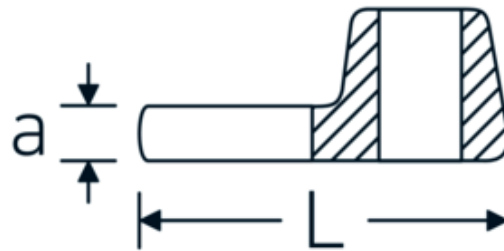

CROW-FOOT spanner

540

Product no. **02200034**
GTIN **4018754141098**
Model **540 34**

Label. 3/8 " CROW-FOOT spanner Spanner size 34mm L.54,5mm

Features.

- Chrome Alloy Steel, chrome plated
- Caution! Modified settings on torque wrench

Technical Drawing.

Technical Attributes.

a	8 mm
Internal square drive (inch)	3/8 "
Width mm (b)	60 mm
Length mm (L)	54,5 mm
S	31,6 mm
Width across flats [mm]	34 mm

Logistics data.

Depth mm (IFS)	70
Width mm (IFS)	70
Height mm (IFS)	19
Length (packed, mm)	70
Width (packed, mm)	70
Height (packed, mm)	19
Volume (packed, dm3)	0.0931 dm3

Variants.

Art. no.	Model no. (ERP)	Description	GTIN
01200008	540 8	1/4 " CROW-FOOT spanner Spanner size 8mm L.25,5mm	4018754149117
01200009	540 9	1/4 " CROW-FOOT spanner Spanner size 9mm L.25,5mm	4018754149124
01200010	540 10	1/4 " CROW-FOOT spanner Spanner size 10mm L.25,5mm	4018754149131
02200011	540 11	3/8 " CROW-FOOT spanner Spanner size 11mm L.32mm	4018754149414
02200012	540 12	3/8 " CROW-FOOT spanner Spanner size 12mm L.34,3mm	4018754003495
02200013	540 13	3/8 " CROW-FOOT spanner Spanner size 13mm L.34,3mm	4018754003501
02200014	540 14	3/8 " CROW-FOOT spanner Spanner size 14mm L.37,7mm	4018754003518
02200015	540 15	3/8 " CROW-FOOT spanner Spanner size 15mm L.37,7mm	4018754003525
02200016	540 16	3/8 " CROW-FOOT spanner Spanner size 16mm L.37,7mm	4018754003532
02200017	540 17	3/8 " CROW-FOOT spanner Spanner size 17mm L.42,5mm	4018754003549
02200018	540 18	3/8 " CROW-FOOT spanner Spanner size 18mm L.42,5mm	4018754003556
02200019	540 19	3/8 " CROW-FOOT spanner Spanner size 19mm L.42,5mm	4018754003563
02200020	540 20	3/8 " CROW-FOOT spanner Spanner size 20mm L.42,4mm	4018754141067
02200021	540 21	3/8 " CROW-FOOT spanner Spanner size 21mm L.44,5mm	4018754003570