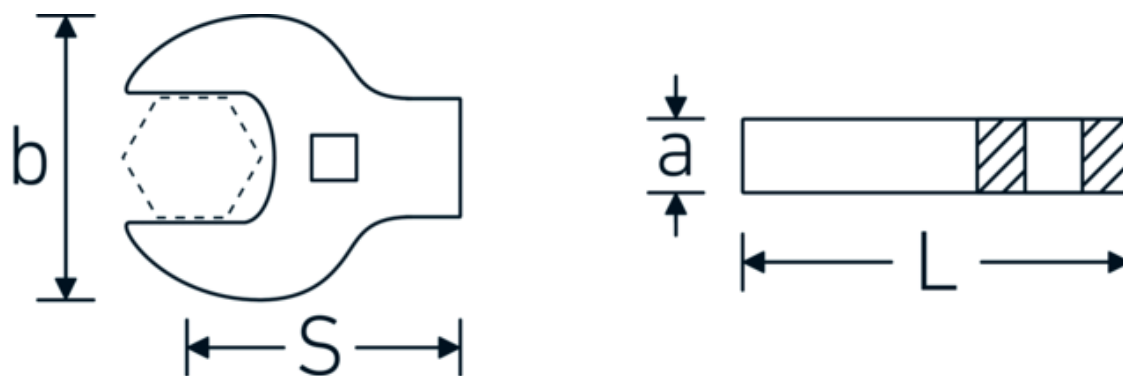

## CROW-FOOT spanner heavy-duty, inch

**540a HD**

Product no. **02501054**  
GTIN **4018754285747**  
Model **540A HD SW 1.3/16**

**Label.** 3/8 " CROW-FOOT spanner heavy-duty, inch Spanner size 1 3/16" L.60mm

## Technical Attributes.

a	11 mm
Internal square drive (inch)	3/8 "
Width mm (b)	56 mm
Length mm (L)	60 mm
S	35,9 mm
Spanner size [inch]	1 3/16 "

## Logistics data.

Depth mm (IFS)	60
Width mm (IFS)	55
Height mm (IFS)	10
Length (packed, mm)	75
Width (packed, mm)	60
Height (packed, mm)	10
Volume (packed, dm3)	0.045 dm3
Art. no.	02501054
Weight (gross, kg)	0,146
Weight PAP (kg)	0,000
Weight PVC (kg)	0,002
GTIN	4018754285747
Country of origin	GERMANY
Region of origin	Nordrhein-Westfalen
WEEE/ElektroG	nicht ear-pflichtig
Customs tariff no.	82042000
Packing standard	1
Weight	144 g

## Variants.

Art. no.	Model no. (ERP)	Description	GTIN
02501024	540A HD SW 3/8	3/8 " CROW-FOOT spanner heavy-duty, inch Spanner size 3/8" L.39mm	4018754285709
02501028	540A HD SW 7/16	3/8 " CROW-FOOT spanner heavy-duty, inch Spanner size 7/16" L.40mm	4018754285716