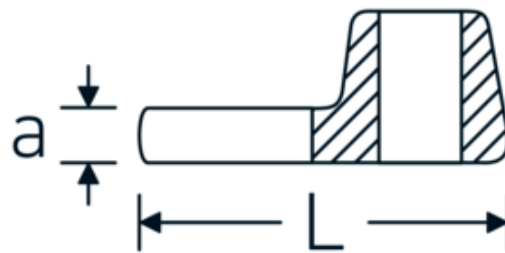

CROW-FOOT spanner

540

Product no. **02200036**
GTIN **4018754141104**
Model **540 36**

Label. 3/8 " CROW-FOOT spanner Spanner size 36mm L.56,5mm

Features.

- Chrome Alloy Steel, chrome plated
- Caution! Modified settings on torque wrench

Technical Drawing.

Technical Attributes.

a	8 mm
Internal square drive (inch)	3/8 "
Width mm (b)	62 mm
Length mm (L)	56,5 mm
S	32,8 mm
Width across flats [mm]	36 mm

Logistics data.

Depth mm (IFS)	80
Width mm (IFS)	80
Height mm (IFS)	20
Length (packed, mm)	80
Width (packed, mm)	80
Height (packed, mm)	20
Volume (packed, dm3)	0.128 dm3

Variants.

Art. no.	Model no. (ERP)	Description	GTIN
01200008	540 8	1/4 " CROW-FOOT spanner Spanner size 8mm L.25,5mm	4018754149117
01200009	540 9	1/4 " CROW-FOOT spanner Spanner size 9mm L.25,5mm	4018754149124
01200010	540 10	1/4 " CROW-FOOT spanner Spanner size 10mm L.25,5mm	4018754149131
02200011	540 11	3/8 " CROW-FOOT spanner Spanner size 11mm L.32mm	4018754149414
02200012	540 12	3/8 " CROW-FOOT spanner Spanner size 12mm L.34,3mm	4018754003495
02200013	540 13	3/8 " CROW-FOOT spanner Spanner size 13mm L.34,3mm	4018754003501
02200014	540 14	3/8 " CROW-FOOT spanner Spanner size 14mm L.37,7mm	4018754003518
02200015	540 15	3/8 " CROW-FOOT spanner Spanner size 15mm L.37,7mm	4018754003525
02200016	540 16	3/8 " CROW-FOOT spanner Spanner size 16mm L.37,7mm	4018754003532
02200017	540 17	3/8 " CROW-FOOT spanner Spanner size 17mm L.42,5mm	4018754003549
02200018	540 18	3/8 " CROW-FOOT spanner Spanner size 18mm L.42,5mm	4018754003556
02200019	540 19	3/8 " CROW-FOOT spanner Spanner size 19mm L.42,5mm	4018754003563
02200020	540 20	3/8 " CROW-FOOT spanner Spanner size 20mm L.42,4mm	4018754141067
02200021	540 21	3/8 " CROW-FOOT spanner Spanner size 21mm L.44,5mm	4018754003570