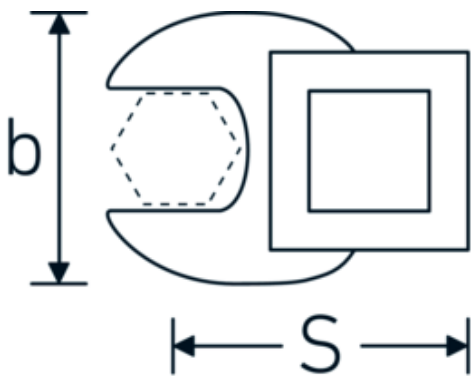

CROW-FOOT spanner

540

Product no. **02200036**
GTIN **4018754141104**
Model **540 36**

Label. 3/8 " CROW-FOOT spanner Spanner size 36mm L.56,5mm

Features.

- Chrome Alloy Steel, chrome plated
- Caution! Modified settings on torque wrench

Technical Drawing.

Technical Attributes.

a	8 mm
Internal square drive (inch)	3/8 "
Width mm (b)	62 mm
Length mm (L)	56,5 mm
S	32,8 mm
Width across flats [mm]	36 mm

Logistics data.

Depth mm (IFS)	80
Width mm (IFS)	80
Height mm (IFS)	20
Length (packed, mm)	80
Width (packed, mm)	80
Height (packed, mm)	20
Volume (packed, dm3)	0.128 dm3

Variants.

Art. no.	Model no. (ERP)	Description	GTIN
01200008	540 8	1/4 " CROW-FOOT spanner Spanner size 8mm L.25,5mm	4018754149117
01200009	540 9	1/4 " CROW-FOOT spanner Spanner size 9mm L.25,5mm	4018754149124
01200010	540 10	1/4 " CROW-FOOT spanner Spanner size 10mm L.25,5mm	4018754149131
02200011	540 11	3/8 " CROW-FOOT spanner Spanner size 11mm L.32mm	4018754149414
02200012	540 12	3/8 " CROW-FOOT spanner Spanner size 12mm L.34,3mm	4018754003495
02200013	540 13	3/8 " CROW-FOOT spanner Spanner size 13mm L.34,3mm	4018754003501
02200014	540 14	3/8 " CROW-FOOT spanner Spanner size 14mm L.37,7mm	4018754003518
02200015	540 15	3/8 " CROW-FOOT spanner Spanner size 15mm L.37,7mm	4018754003525
02200016	540 16	3/8 " CROW-FOOT spanner Spanner size 16mm L.37,7mm	4018754003532
02200017	540 17	3/8 " CROW-FOOT spanner Spanner size 17mm L.42,5mm	4018754003549
02200018	540 18	3/8 " CROW-FOOT spanner Spanner size 18mm L.42,5mm	4018754003556
02200019	540 19	3/8 " CROW-FOOT spanner Spanner size 19mm L.42,5mm	4018754003563
02200020	540 20	3/8 " CROW-FOOT spanner Spanner size 20mm L.42,4mm	4018754141067
02200021	540 21	3/8 " CROW-FOOT spanner Spanner size 21mm L.44,5mm	4018754003570