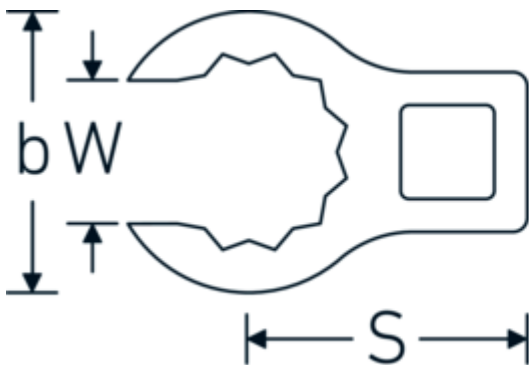

## Flare nut CROW-FOOT wrench, inch

440a

Product no. **03490058**  
GTIN **4018754008469**  
Model **440 A 1 5/16**

### Label.

1/2 " Flare nut CROW-FOOT wrench Wrench size 1 5/16" L.62,3mm

### Technical Drawing.

### Technical Attributes.

a	22,5 mm
Internal square drive (inch)	1/2 "
Width mm (b)	48 mm
Length mm (L)	62,3 mm
S	32,5 mm
Wrench size [inch]	1 5/16 "
W	24,6 mm