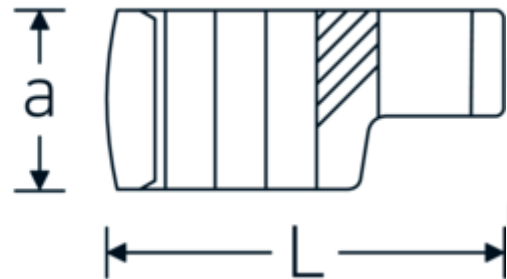

## Flare nut CROW-FOOT wrench, inch

440a

Product no. **03490058**  
GTIN **4018754008469**  
Model **440 A 1 5/16**

### Label.

1/2 " Flare nut CROW-FOOT wrench Wrench size 1 5/16" L.62,3mm

### Technical Attributes.

a	22,5 mm
Internal square drive (inch)	1/2 "
Width mm (b)	48 mm
Length mm (L)	62,3 mm
S	32,5 mm
Wrench size [inch]	1 5/16 "
W	24,6 mm

### Logistics data.

Depth mm (IFS)	62
Width mm (IFS)	48
Height mm (IFS)	23
Length (packed, mm)	62
Width (packed, mm)	48
Height (packed, mm)	23
Volume (packed, dm3)	0.068448 dm3
Product no.	03490058
Weight (gross, kg)	0,130