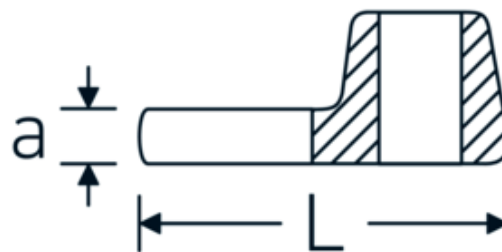

CROW-FOOT wrench, metric

540

Product no. **02200028**
GTIN **4018754148806**
Model **540 28**

Label. 3/8 " CROW-FOOT wrench Wrench size 28mm L.50mm

Technical Drawing.

Technical Attributes.

a	8 mm
Internal square drive (inch)	3/8 "
Width mm (b)	50 mm
Length mm (L)	50 mm
S	29,2 mm
Width across flats [mm]	28 mm

Logistics data.

Depth mm (IFS)	47
Width mm (IFS)	45
Height mm (IFS)	18
Length (packed, mm)	47
Width (packed, mm)	45
Height (packed, mm)	18
Volume (packed, dm3)	0.03807 dm3
Product no.	02200028
Weight (gross, kg)	0,078

Variants.

Product no.	Model no. (ERP)	Description	GTIN
01200008	540 8	1/4 " CROW-FOOT wrench Wrench size 8mm L.25,5mm	4018754149117
01200009	540 9	1/4 " CROW-FOOT wrench Wrench size 9mm L.25,5mm	4018754149124
01200010	540 10	1/4 " CROW-FOOT wrench Wrench size 10mm L.25,5mm	4018754149131
02200011	540 11	3/8 " CROW-FOOT wrench Wrench size 11mm L.32mm	4018754149414
02200012	540 12	3/8 " CROW-FOOT wrench Wrench size 12mm L.34,3mm	4018754003495
02200013	540 13	3/8 " CROW-FOOT wrench Wrench size 13mm L.34,3mm	4018754003501
02200014	540 14	3/8 " CROW-FOOT wrench Wrench size 14mm L.37,7mm	4018754003518
02200015	540 15	3/8 " CROW-FOOT wrench Wrench size 15mm L.37,7mm	4018754003525
02200016	540 16	3/8 " CROW-FOOT wrench Wrench size 16mm L.37,7mm	4018754003532
02200017	540 17	3/8 " CROW-FOOT wrench Wrench size 17mm L.42,5mm	4018754003549
02200018	540 18	3/8 " CROW-FOOT wrench Wrench size 18mm L.42,5mm	4018754003556
02200019	540 19	3/8 " CROW-FOOT wrench Wrench size 19mm L.42,5mm	4018754003563
02200020	540 20	3/8 " CROW-FOOT wrench Wrench size 20mm L.42,4mm	4018754141067
02200021	540 21	3/8 " CROW-FOOT wrench Wrench size 21mm L.44,5mm	4018754003570
02200022	540 22	3/8 " CROW-FOOT wrench Wrench size 22mm L.44,5mm	4018754003587