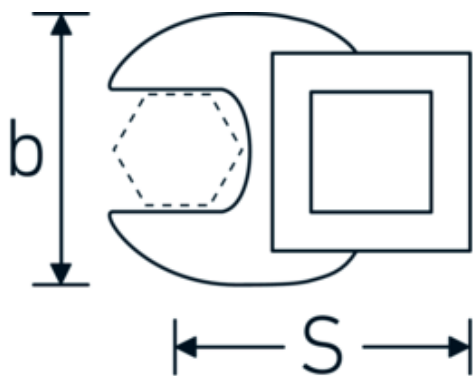

CROW-FOOT wrench, metric

540

Product no. **02200028**
GTIN **4018754148806**
Model **540 28**

Label. 3/8 " CROW-FOOT wrench Wrench size 28mm L.50mm

Technical Drawing.

Technical Attributes.

a	8 mm
Internal square drive (inch)	3/8 "
Width mm (b)	50 mm
Length mm (L)	50 mm
S	29,2 mm
Width across flats [mm]	28 mm

Logistics data.

Depth mm (IFS)	47
Width mm (IFS)	45
Height mm (IFS)	18
Length (packed, mm)	47
Width (packed, mm)	45
Height (packed, mm)	18
Volume (packed, dm3)	0.03807 dm3
Product no.	02200028
Weight (gross, kg)	0,078

Variants.

Product no.	Model no. (ERP)	Description	GTIN
01200008	540 8	1/4 " CROW-FOOT wrench Wrench size 8mm L.25,5mm	4018754149117
01200009	540 9	1/4 " CROW-FOOT wrench Wrench size 9mm L.25,5mm	4018754149124
01200010	540 10	1/4 " CROW-FOOT wrench Wrench size 10mm L.25,5mm	4018754149131
02200011	540 11	3/8 " CROW-FOOT wrench Wrench size 11mm L.32mm	4018754149414
02200012	540 12	3/8 " CROW-FOOT wrench Wrench size 12mm L.34,3mm	4018754003495
02200013	540 13	3/8 " CROW-FOOT wrench Wrench size 13mm L.34,3mm	4018754003501
02200014	540 14	3/8 " CROW-FOOT wrench Wrench size 14mm L.37,7mm	4018754003518
02200015	540 15	3/8 " CROW-FOOT wrench Wrench size 15mm L.37,7mm	4018754003525
02200016	540 16	3/8 " CROW-FOOT wrench Wrench size 16mm L.37,7mm	4018754003532
02200017	540 17	3/8 " CROW-FOOT wrench Wrench size 17mm L.42,5mm	4018754003549
02200018	540 18	3/8 " CROW-FOOT wrench Wrench size 18mm L.42,5mm	4018754003556
02200019	540 19	3/8 " CROW-FOOT wrench Wrench size 19mm L.42,5mm	4018754003563
02200020	540 20	3/8 " CROW-FOOT wrench Wrench size 20mm L.42,4mm	4018754141067
02200021	540 21	3/8 " CROW-FOOT wrench Wrench size 21mm L.44,5mm	4018754003570
02200022	540 22	3/8 " CROW-FOOT wrench Wrench size 22mm L.44,5mm	4018754003587