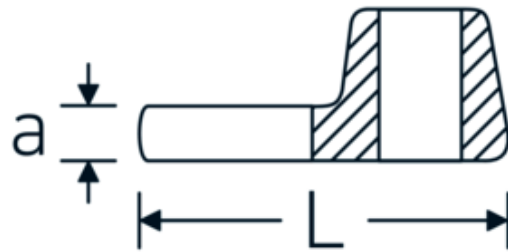

CROW-FOOT wrench, inch

540a

Product no. **02500072**
GTIN **4018754004836**
Model **540 A 2**

Label. 3/8 " CROW-FOOT wrench Wrench size 2" L.75mm

Technical Drawing.

Technical Attributes.

a	8 mm
Internal square drive (inch)	3/8 "
Width mm (b)	88 mm
Length mm (L)	75 mm
S	44,8 mm
Wrench size [inch]	2 "

Logistics data.

Depth mm (IFS)	75
Width mm (IFS)	87
Height mm (IFS)	18
Length (packed, mm)	75
Width (packed, mm)	87
Height (packed, mm)	18
Volume (packed, dm3)	0.11745 dm3
Product no.	02500072
Weight (gross, kg)	0,214

Variants.

Product no.	Model no. (ERP)	Description	GTIN
01500024	540 A 3/8	1/4 " CROW-FOOT wrench Wrench size 3/8" L.25,5mm	4018754173839
02500028	540 A 7/16	3/8 " CROW-FOOT wrench Wrench size 7/16" L.32mm	4018754004621
02500032	540 A 1/2	3/8 " CROW-FOOT wrench Wrench size 1/2" L.34,3mm	4018754004638
02500034	540 A 9/16	3/8 " CROW-FOOT wrench Wrench size 9/16" L.37,7mm	4018754004645
02500036	540 A 5/8	3/8 " CROW-FOOT wrench Wrench size 5/8" L.37,7mm	4018754004652
02500038	540 A 11/16	3/8 " CROW-FOOT wrench Wrench size 11/16" L.42,5mm	4018754004669
02500040	540 A 3/4	3/8 " CROW-FOOT wrench Wrench size 3/4" L.42,5mm	4018754004676
02500042	540 A 13/16	3/8 " CROW-FOOT wrench Wrench size 13/16" L.42,3mm	4018754004683
02500044	540 A 7/8	3/8 " CROW-FOOT wrench Wrench size 7/8" L.44,5mm	4018754004690
02500048	540 A 1	3/8 " CROW-FOOT wrench Wrench size 1" L.47mm	4018754004706
02500050	540 A 1 1/16	3/8 " CROW-FOOT wrench Wrench size 1 1/16" L.47mm	4018754004713
02500052	540 A 1 1/8	3/8 " CROW-FOOT wrench Wrench size 1 1/8" L.50mm	4018754004720
02500054	540 A 1 3/16	3/8 " CROW-FOOT wrench Wrench size 1 3/16" L.50mm	4018754004737
02500056	540 A 1 1/4	3/8 " CROW-FOOT wrench Wrench size 1 1/4" L.53mm	4018754004744
02500058	540 A 1 5/16	3/8 " CROW-FOOT wrench Wrench size 1 5/16" L.53mm	4018754004751