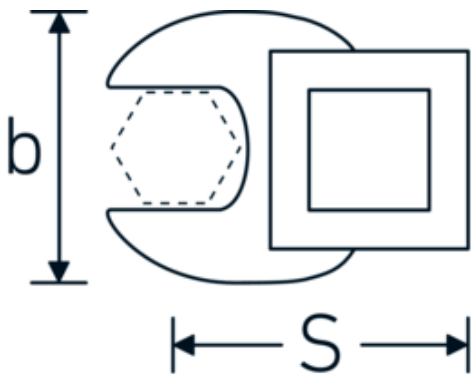

CROW-FOOT wrench, inch

540a

Product no. **02500072**
GTIN **4018754004836**
Model **540 A 2**

Label. 3/8 " CROW-FOOT wrench Wrench size 2" L.75mm

Technical Drawing.

Technical Attributes.

a	8 mm
Internal square drive (inch)	3/8 "
Width mm (b)	88 mm
Length mm (L)	75 mm
S	44,8 mm
Wrench size [inch]	2 "

Logistics data.

Depth mm (IFS)	75
Width mm (IFS)	87
Height mm (IFS)	18
Length (packed, mm)	75
Width (packed, mm)	87
Height (packed, mm)	18
Volume (packed, dm3)	0.11745 dm3
Product no.	02500072
Weight (gross, kg)	0,214

Variants.

Product no.	Model no. (ERP)	Description	GTIN
01500024	540 A 3/8	1/4 " CROW-FOOT wrench Wrench size 3/8" L.25,5mm	4018754173839
02500028	540 A 7/16	3/8 " CROW-FOOT wrench Wrench size 7/16" L.32mm	4018754004621
02500032	540 A 1/2	3/8 " CROW-FOOT wrench Wrench size 1/2" L.34,3mm	4018754004638
02500034	540 A 9/16	3/8 " CROW-FOOT wrench Wrench size 9/16" L.37,7mm	4018754004645
02500036	540 A 5/8	3/8 " CROW-FOOT wrench Wrench size 5/8" L.37,7mm	4018754004652
02500038	540 A 11/16	3/8 " CROW-FOOT wrench Wrench size 11/16" L.42,5mm	4018754004669
02500040	540 A 3/4	3/8 " CROW-FOOT wrench Wrench size 3/4" L.42,5mm	4018754004676
02500042	540 A 13/16	3/8 " CROW-FOOT wrench Wrench size 13/16" L.42,3mm	4018754004683
02500044	540 A 7/8	3/8 " CROW-FOOT wrench Wrench size 7/8" L.44,5mm	4018754004690
02500048	540 A 1	3/8 " CROW-FOOT wrench Wrench size 1" L.47mm	4018754004706
02500050	540 A 1 1/16	3/8 " CROW-FOOT wrench Wrench size 1 1/16" L.47mm	4018754004713
02500052	540 A 1 1/8	3/8 " CROW-FOOT wrench Wrench size 1 1/8" L.50mm	4018754004720
02500054	540 A 1 3/16	3/8 " CROW-FOOT wrench Wrench size 1 3/16" L.50mm	4018754004737
02500056	540 A 1 1/4	3/8 " CROW-FOOT wrench Wrench size 1 1/4" L.53mm	4018754004744
02500058	540 A 1 5/16	3/8 " CROW-FOOT wrench Wrench size 1 5/16" L.53mm	4018754004751