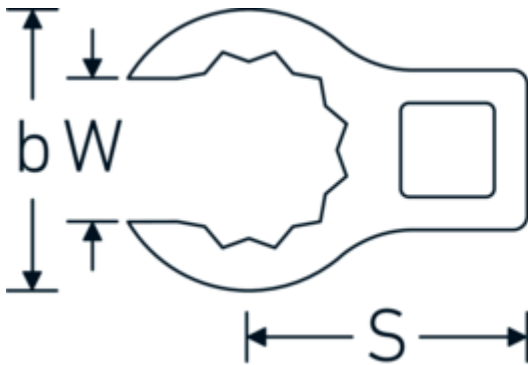

CROW-RING spanner

440

Product no. **02190019**
GTIN **4018754003419**
Model **440 19**

Label. 3/8 " CROW-RING spanner Spanner size 19mm L.40,5mm

- Features.**
- Chrome Alloy Steel, chrome plated
 - Caution! Modified settings on torque wrench

Technical Drawing.

Technical Attributes.

a	18,5 mm
Internal square drive (inch)	3/8 "
Width mm (b)	29 mm
Length mm (L)	40,5 mm
S	21,3 mm
Width across flats [mm]	19 mm
W	15,8 mm

Logistics data.

Depth mm (IFS)	40
Width mm (IFS)	29
Height mm (IFS)	19
Length (packed, mm)	41
Width (packed, mm)	30
Height (packed, mm)	20
Volume (packed, dm3)	0.0246 dm3

Variants.

Art. no.	Model no. (ERP)	Description	GTIN
01190008	440 8	1/4 " CROW-RING spanner Spanner size 8mm L.23,8mm	4018754149094
01190009	440 9	1/4 " CROW-RING spanner Spanner size 9mm L.28,5mm	4018754140985
01190010	440 10	1/4 " CROW-RING spanner Spanner size 10mm L.28,4mm	4018754000739
01190011	440 11	1/4 " CROW-RING spanner Spanner size 11mm L.28mm	4018754149100
01190012	440 12	1/4 " CROW-RING spanner Spanner size 12mm L.30,8mm	4018754000746
01190013	440 13	1/4 " CROW-RING spanner Spanner size 13mm L.32mm	4018754102099
01190014	440 14	1/4 " CROW-RING spanner Spanner size 14mm L.31,7mm	4018754000753
02190015	440 15	3/8 " CROW-RING spanner Spanner size 15mm L.36,5mm	4018754141029
02190016	440 16	3/8 " CROW-RING spanner Spanner size 16mm L.36,1mm	4018754003389
02190017	440 17	3/8 " CROW-RING spanner Spanner size 17mm L.39,2mm	4018754003396
02190018	440 18	3/8 " CROW-RING spanner Spanner size 18mm L.40,8mm	4018754003402
02190019	440 19	3/8 " CROW-RING spanner Spanner size 19mm L.40,5mm	4018754003419
02190020	440 20	3/8 " CROW-RING spanner Spanner size 20mm L.42,9mm	4018754141036
02190021	440 21	3/8 " CROW-RING spanner Spanner size 21mm L.42,8mm	4018754003426