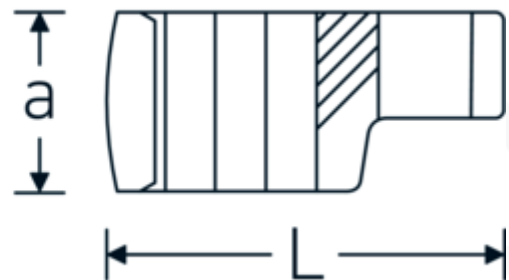

CROW-RING spanner

440

Product no. **02190019**
GTIN **4018754003419**
Model **440 19**

Label. 3/8 " CROW-RING spanner Spanner size 19mm L.40,5mm

- Features.**
- Chrome Alloy Steel, chrome plated
 - Caution! Modified settings on torque wrench

Technical Drawing.

Technical Attributes.

a	18,5 mm
Internal square drive (inch)	3/8 "
Width mm (b)	29 mm
Length mm (L)	40,5 mm
S	21,3 mm
Width across flats [mm]	19 mm
W	15,8 mm

Logistics data.

Depth mm (IFS)	40
Width mm (IFS)	29
Height mm (IFS)	19
Length (packed, mm)	41
Width (packed, mm)	30
Height (packed, mm)	20
Volume (packed, dm3)	0.0246 dm3

Variants.

Art. no.	Model no. (ERP)	Description	GTIN
01190008	440 8	1/4 " CROW-RING spanner Spanner size 8mm L.23,8mm	4018754149094
01190009	440 9	1/4 " CROW-RING spanner Spanner size 9mm L.28,5mm	4018754140985
01190010	440 10	1/4 " CROW-RING spanner Spanner size 10mm L.28,4mm	4018754000739
01190011	440 11	1/4 " CROW-RING spanner Spanner size 11mm L.28mm	4018754149100
01190012	440 12	1/4 " CROW-RING spanner Spanner size 12mm L.30,8mm	4018754000746
01190013	440 13	1/4 " CROW-RING spanner Spanner size 13mm L.32mm	4018754102099
01190014	440 14	1/4 " CROW-RING spanner Spanner size 14mm L.31,7mm	4018754000753
02190015	440 15	3/8 " CROW-RING spanner Spanner size 15mm L.36,5mm	4018754141029
02190016	440 16	3/8 " CROW-RING spanner Spanner size 16mm L.36,1mm	4018754003389
02190017	440 17	3/8 " CROW-RING spanner Spanner size 17mm L.39,2mm	4018754003396
02190018	440 18	3/8 " CROW-RING spanner Spanner size 18mm L.40,8mm	4018754003402
02190019	440 19	3/8 " CROW-RING spanner Spanner size 19mm L.40,5mm	4018754003419
02190020	440 20	3/8 " CROW-RING spanner Spanner size 20mm L.42,9mm	4018754141036
02190021	440 21	3/8 " CROW-RING spanner Spanner size 21mm L.42,8mm	4018754003426