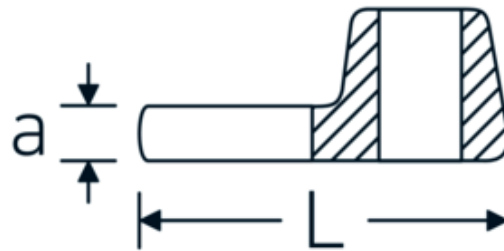

CROW-FOOT spanner

540a

Product no. **02500048**
GTIN **4018754004706**
Model **540 A 1**

Label. 3/8 " CROW-FOOT spanner Spanner size 1" L.47mm

Features.

- Chrome Alloy Steel, chrome plated
- Caution! Modified settings on torque wrench

Technical Drawing.

Technical Attributes.

a	8 mm
Internal square drive (inch)	3/8 "
Width mm (b)	45 mm
Length mm (L)	47 mm
S	26,7 mm
Spanner size [inch]	1 "

Logistics data.

Depth mm (IFS)	48
Width mm (IFS)	44
Height mm (IFS)	18
Length (packed, mm)	49
Width (packed, mm)	45
Height (packed, mm)	18
Volume (packed, dm3)	0.03969 dm3

Variants.

Art. no.	Model no. (ERP)	Description	GTIN
01500024	540 A 3/8	1/4 " CROW-FOOT spanner Spanner size 3/8" L.25,5mm	4018754173839
02500028	540 A 7/16	3/8 " CROW-FOOT spanner Spanner size 7/16" L.32mm	4018754004621
02500032	540 A 1/2	3/8 " CROW-FOOT spanner Spanner size 1/2" L.34,3mm	4018754004638
02500034	540 A 9/16	3/8 " CROW-FOOT spanner Spanner size 9/16" L.37,7mm	4018754004645
02500036	540 A 5/8	3/8 " CROW-FOOT spanner Spanner size 5/8" L.37,7mm	4018754004652
02500038	540 A 11/16	3/8 " CROW-FOOT spanner Spanner size 11/16" L.42,5mm	4018754004669
02500040	540 A 3/4	3/8 " CROW-FOOT spanner Spanner size 3/4" L.42,5mm	4018754004676
02500042	540 A 13/16	3/8 " CROW-FOOT spanner Spanner size 13/16" L.42,3mm	4018754004683
02500044	540 A 7/8	3/8 " CROW-FOOT spanner Spanner size 7/8" L.44,5mm	4018754004690
02500048	540 A 1	3/8 " CROW-FOOT spanner Spanner size 1" L.47mm	4018754004706
02500050	540 A 1 1/16	3/8 " CROW-FOOT spanner Spanner size 1 1/16" L.47mm	4018754004713
02500052	540 A 1 1/8	3/8 " CROW-FOOT spanner Spanner size 1 1/8" L.50mm	4018754004720
02500054	540 A 1 3/16	3/8 " CROW-FOOT spanner Spanner size 1 3/16" L.50mm	4018754004737
02500056	540 A 1 1/4	3/8 " CROW-FOOT spanner Spanner size 1 1/4" L.53mm	4018754004744