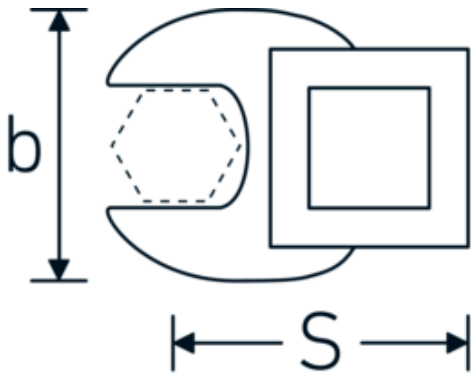

CROW-FOOT spanner

540a

Product no. **02500048**
GTIN **4018754004706**
Model **540 A 1**

Label. 3/8 " CROW-FOOT spanner Spanner size 1" L.47mm

Features.

- Chrome Alloy Steel, chrome plated
- Caution! Modified settings on torque wrench

Technical Drawing.

Technical Attributes.

a	8 mm
Internal square drive (inch)	3/8 "
Width mm (b)	45 mm
Length mm (L)	47 mm
S	26,7 mm
Spanner size [inch]	1 "

Logistics data.

Depth mm (IFS)	48
Width mm (IFS)	44
Height mm (IFS)	18
Length (packed, mm)	49
Width (packed, mm)	45
Height (packed, mm)	18
Volume (packed, dm3)	0.03969 dm3

Variants.

Art. no.	Model no. (ERP)	Description	GTIN
01500024	540 A 3/8	1/4 " CROW-FOOT spanner Spanner size 3/8" L.25,5mm	4018754173839
02500028	540 A 7/16	3/8 " CROW-FOOT spanner Spanner size 7/16" L.32mm	4018754004621
02500032	540 A 1/2	3/8 " CROW-FOOT spanner Spanner size 1/2" L.34,3mm	4018754004638
02500034	540 A 9/16	3/8 " CROW-FOOT spanner Spanner size 9/16" L.37,7mm	4018754004645
02500036	540 A 5/8	3/8 " CROW-FOOT spanner Spanner size 5/8" L.37,7mm	4018754004652
02500038	540 A 11/16	3/8 " CROW-FOOT spanner Spanner size 11/16" L.42,5mm	4018754004669
02500040	540 A 3/4	3/8 " CROW-FOOT spanner Spanner size 3/4" L.42,5mm	4018754004676
02500042	540 A 13/16	3/8 " CROW-FOOT spanner Spanner size 13/16" L.42,3mm	4018754004683
02500044	540 A 7/8	3/8 " CROW-FOOT spanner Spanner size 7/8" L.44,5mm	4018754004690
02500048	540 A 1	3/8 " CROW-FOOT spanner Spanner size 1" L.47mm	4018754004706
02500050	540 A 1 1/16	3/8 " CROW-FOOT spanner Spanner size 1 1/16" L.47mm	4018754004713
02500052	540 A 1 1/8	3/8 " CROW-FOOT spanner Spanner size 1 1/8" L.50mm	4018754004720
02500054	540 A 1 3/16	3/8 " CROW-FOOT spanner Spanner size 1 3/16" L.50mm	4018754004737
02500056	540 A 1 1/4	3/8 " CROW-FOOT spanner Spanner size 1 1/4" L.53mm	4018754004744