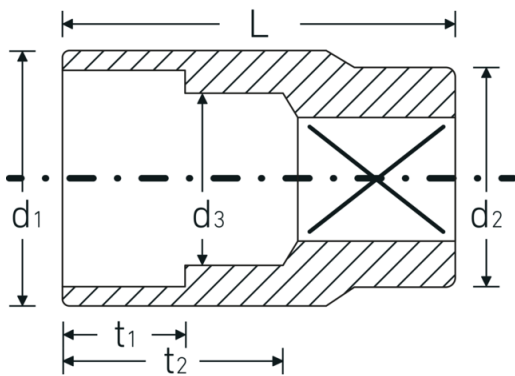

Sockets 1/2", inch

50a

Product no. **03410034**
GTIN **4018754007875**
Model **50 A 9/16**

Label.

1/2 " Socket Wrench size 9/16" L.38mm

Technical Drawing.

Technical Attributes.

Drive profile	bi-hex AS-Drive®
Internal square drive (inch)	1/2 "
d1	20,3 mm
d2	22,7 mm
d3	13,1 mm
Length mm (L)	38 mm
Wrench size [inch]	9/16 "
t1	13 mm
t2	20,2 mm

Logistics data.

Depth mm (IFS)	38
Width mm (IFS)	23
Height mm (IFS)	23
Length (packed, mm)	120
Width (packed, mm)	50
Height (packed, mm)	40
Volume (packed, dm3)	0.24 dm3
Product no.	03410034
Weight (gross, kg)	0,580