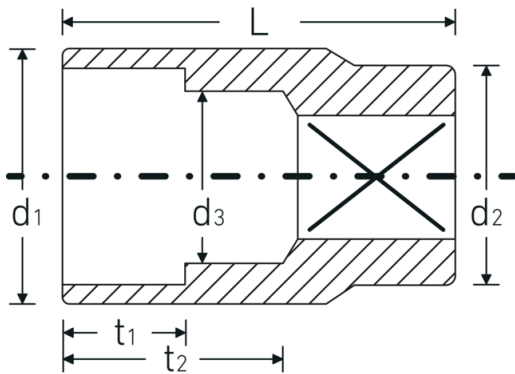

## Sockets 1/2", inch

50a

Product no. **03410044**  
GTIN **4018754007950**  
Model **50 A 7/8**

Label.

1/2 " Socket Wrench size 7/8" L.42mm

## Technical Drawing.

## Technical Attributes.

Drive profile	bi-hex AS-Drive®
Internal square drive (inch)	1/2 "
d1	29,7 mm
d2	26 mm
d3	21 mm
Length mm (L)	42 mm
Wrench size [inch]	7/8 "
t1	18 mm
t2	24,9 mm

## Variants.

Product no.	Model no. (ERP)	Description	GTIN
03410024	50 A 3/8	1/2 " Socket Wrench size 3/8" L.38mm	4018754007837
03410028	50 A 7/16	1/2 " Socket Wrench size 7/16" L.38mm	4018754007851
03410032	50 A 1/2	1/2 " Socket Wrench size 1/2" L.38mm	4018754007868
03410034	50 A 9/16	1/2 " Socket Wrench size 9/16" L.38mm	4018754007875
03410035	50 A 19/32	1/2 " Socket Wrench size 19/32" L.38mm	4018754007882
03410036	50 A 5/8	1/2 " Socket Wrench size 5/8" L.38mm	4018754007899
03410038	50 A 11/16	1/2 " Socket Wrench size 11/16" L.38mm	4018754007912
03410040	50 A 3/4	1/2 " Socket Wrench size 3/4" L.38mm	4018754007929
03410041	50 A 25/32	1/2 " Socket Wrench size 25/32" L.41mm	4018754007936
03410042	50 A 13/16	1/2 " Socket Wrench size 13/16" L.41mm	4018754007943
03410044	50 A 7/8	1/2 " Socket Wrench size 7/8" L.42mm	4018754007950
03410046	50 A 15/16	1/2 " Socket Wrench size 15/16" L.42mm	4018754007967
03410048	50 A 1	1/2 " Socket Wrench size 1" L.42mm	4018754007974
03410050	50 A 1 1/16	1/2 " Socket Wrench size 1 1/16" L.45mm	4018754007981
03410052	50 A 1 1/8	1/2 " Socket Wrench size 1 1/8" L.45mm	4018754007998
03410054	50 A 1 3/16	1/2 " Socket Wrench size 1 3/16" L.45mm	4018754008001
03410056	50 A 1 1/4	1/2 " Socket Wrench size 1 1/4" L.45mm	4018754008018
03410058	50 A 1 5/16	1/2 " Socket Wrench size 1 5/16" L.47mm	4018754127061
03410060	50 A 1 3/8	1/2 " Socket Wrench size 1 3/8" L.50mm	4018754127078
03410062	50 A 1 7/16	1/2 " Socket Wrench size 1 7/16" L.54mm	4018754127085
03410064	50 A 1 1/2	1/2 " Socket Wrench size 1 1/2" L.54mm	4018754127092