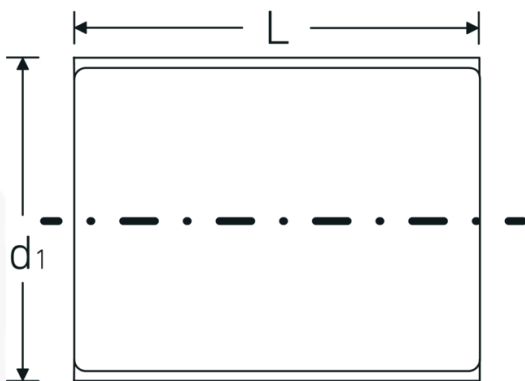

VDE socket

12179 VDE

Product no. **03370019**
GTIN **4018754253807**
Model **12179 VDE-19**

Label. 1/2 " VDE socket Spanner size 19mm L.56mm

- Features.**
- HPQ® heavy-duty steel, chrome-plated
 - VDE insulated up to 1000 V
 - DIN EN 60900
 - Protective insulation according to IEC 900 - AC/1000 V AC/1000 V
 - Double hexagon AS-drive

Advantages.

HPQ® heavy duty steel, chrome plated

Technical Drawing.

Technical Attributes.

Drive profile	bi-hex AS-Drive®
Internal square drive (inch)	1/2 "
d1	31,2 mm
DIN	DIN EN 60900
Length mm (L)	56 mm
Width across flats [mm]	19 mm

Logistics data.

Depth mm (IFS)	55
Width mm (IFS)	32
Height mm (IFS)	32
Length (packed, mm)	75
Width (packed, mm)	40
Height (packed, mm)	40
Volume (packed, dm3)	0.12 dm3
Art. no.	03370019
Weight (gross, kg)	0,095
Weight PAP (kg)	0,000
Weight PVC (kg)	0,002
GTIN	4018754253807
Country of origin	GERMANY
Region of origin	Nordrhein-Westfalen
WEEE/ElektroG	nicht ear-pflichtig
Customs tariff no.	82042000
Packing standard	1
Weight	94 g

Variants.

Art. no.	Model no. (ERP)	Description	GTIN
03370010	12179 VDE-10	1/2 " VDE socket Spanner size 10mm L.56mm	4018754253746
03370011	12179 VDE-11	1/2 " VDE socket Spanner size 11mm L.56mm	4018754253753
03370012	12179 VDE-12	1/2 " VDE socket Spanner size 12mm L.56mm	4018754253760
03370013	12179 VDE-13	1/2 " VDE socket Spanner size 13mm L.56mm	4018754253777
03370014	12179 VDE-14	1/2 " VDE socket Spanner size 14mm L.56mm	4018754253784
03370017	12179 VDE-17	1/2 " VDE socket Spanner size 17mm L.56mm	4018754253791
03370019	12179 VDE-19	1/2 " VDE socket Spanner size 19mm L.56mm	4018754253807
03370022	12179 VDE-22	1/2 " VDE socket Spanner size 22mm L.60mm	4018754253814
03370024	12179 VDE-24	1/2 " VDE socket Spanner size 24mm L.60mm	4018754253821