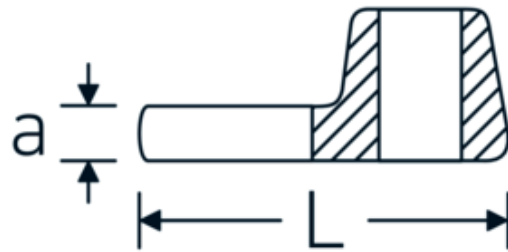

CROW-FOOT wrench, metric

540

Product no. **02200021**
GTIN **4018754003570**
Model **540 21**

Label.

3/8 " CROW-FOOT wrench Wrench size 21mm L.44,5mm

Technical Drawing.

Technical Attributes.

a	6,3 mm
Internal square drive (inch)	3/8 "
Width mm (b)	41 mm
Length mm (L)	44,5 mm
S	23,6 mm
Width across flats [mm]	21 mm

Logistics data.

Depth mm (IFS)	50
Width mm (IFS)	45
Height mm (IFS)	17
Length (packed, mm)	50
Width (packed, mm)	45
Height (packed, mm)	17
Volume (packed, dm ³)	0.03825 dm ³
Product no.	02200021
Weight (gross, kg)	0,060

Variants.

Product no.	Model no. (ERP)	Description	GTIN
01200008	540 8	1/4 " CROW-FOOT wrench Wrench size 8mm L.25,5mm	4018754149117
01200009	540 9	1/4 " CROW-FOOT wrench Wrench size 9mm L.25,5mm	4018754149124
01200010	540 10	1/4 " CROW-FOOT wrench Wrench size 10mm L.25,5mm	4018754149131
02200011	540 11	3/8 " CROW-FOOT wrench Wrench size 11mm L.32mm	4018754149414
02200012	540 12	3/8 " CROW-FOOT wrench Wrench size 12mm L.34,3mm	4018754003495
02200013	540 13	3/8 " CROW-FOOT wrench Wrench size 13mm L.34,3mm	4018754003501
02200014	540 14	3/8 " CROW-FOOT wrench Wrench size 14mm L.37,7mm	4018754003518
02200015	540 15	3/8 " CROW-FOOT wrench Wrench size 15mm L.37,7mm	4018754003525
02200016	540 16	3/8 " CROW-FOOT wrench Wrench size 16mm L.37,7mm	4018754003532
02200017	540 17	3/8 " CROW-FOOT wrench Wrench size 17mm L.42,5mm	4018754003549
02200018	540 18	3/8 " CROW-FOOT wrench Wrench size 18mm L.42,5mm	4018754003556
02200019	540 19	3/8 " CROW-FOOT wrench Wrench size 19mm L.42,5mm	4018754003563
02200020	540 20	3/8 " CROW-FOOT wrench Wrench size 20mm L.42,4mm	4018754141067
02200021	540 21	3/8 " CROW-FOOT wrench Wrench size 21mm L.44,5mm	4018754003570
02200022	540 22	3/8 " CROW-FOOT wrench Wrench size 22mm L.44,5mm	4018754003587