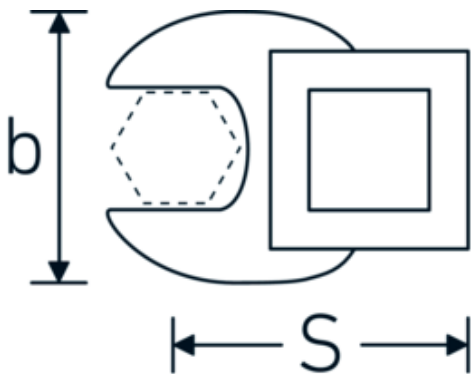

CROW-FOOT wrench, metric

540

Product no. **02200021**
GTIN **4018754003570**
Model **540 21**

Label.

3/8 " CROW-FOOT wrench Wrench size 21mm L.44,5mm

Technical Drawing.

Technical Attributes.

a	6,3 mm
Internal square drive (inch)	3/8 "
Width mm (b)	41 mm
Length mm (L)	44,5 mm
S	23,6 mm
Width across flats [mm]	21 mm

Logistics data.

Depth mm (IFS)	50
Width mm (IFS)	45
Height mm (IFS)	17
Length (packed, mm)	50
Width (packed, mm)	45
Height (packed, mm)	17
Volume (packed, dm ³)	0.03825 dm ³
Product no.	02200021
Weight (gross, kg)	0,060

Variants.

Product no.	Model no. (ERP)	Description	GTIN
01200008	540 8	1/4 " CROW-FOOT wrench Wrench size 8mm L.25,5mm	4018754149117
01200009	540 9	1/4 " CROW-FOOT wrench Wrench size 9mm L.25,5mm	4018754149124
01200010	540 10	1/4 " CROW-FOOT wrench Wrench size 10mm L.25,5mm	4018754149131
02200011	540 11	3/8 " CROW-FOOT wrench Wrench size 11mm L.32mm	4018754149414
02200012	540 12	3/8 " CROW-FOOT wrench Wrench size 12mm L.34,3mm	4018754003495
02200013	540 13	3/8 " CROW-FOOT wrench Wrench size 13mm L.34,3mm	4018754003501
02200014	540 14	3/8 " CROW-FOOT wrench Wrench size 14mm L.37,7mm	4018754003518
02200015	540 15	3/8 " CROW-FOOT wrench Wrench size 15mm L.37,7mm	4018754003525
02200016	540 16	3/8 " CROW-FOOT wrench Wrench size 16mm L.37,7mm	4018754003532
02200017	540 17	3/8 " CROW-FOOT wrench Wrench size 17mm L.42,5mm	4018754003549
02200018	540 18	3/8 " CROW-FOOT wrench Wrench size 18mm L.42,5mm	4018754003556
02200019	540 19	3/8 " CROW-FOOT wrench Wrench size 19mm L.42,5mm	4018754003563
02200020	540 20	3/8 " CROW-FOOT wrench Wrench size 20mm L.42,4mm	4018754141067
02200021	540 21	3/8 " CROW-FOOT wrench Wrench size 21mm L.44,5mm	4018754003570
02200022	540 22	3/8 " CROW-FOOT wrench Wrench size 22mm L.44,5mm	4018754003587