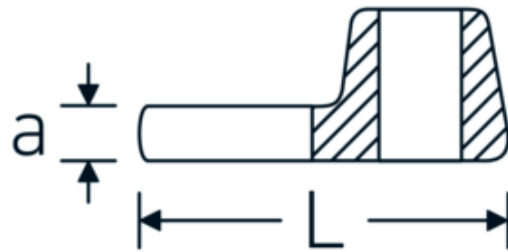

## CROW-FOOT wrench, metric

540

Product no. 02200016  
GTIN 4018754003532  
Model 540 16

Label.

3/8 " CROW-FOOT wrench Wrench size 16mm L.37,7mm

## Technical Drawing.

## Technical Attributes.

a	6,3 mm
Internal square drive (inch)	3/8 "
Width mm (b)	30 mm
Length mm (L)	37,7 mm
S	19,9 mm
Width across flats [mm]	16 mm

## Variants.

Product no.	Model no. (ERP)	Description	GTIN
01200008	540 8	1/4 " CROW-FOOT wrench Wrench size 8mm L.25,5mm	4018754149117
01200009	540 9	1/4 " CROW-FOOT wrench Wrench size 9mm L.25,5mm	4018754149124
01200010	540 10	1/4 " CROW-FOOT wrench Wrench size 10mm L.25,5mm	4018754149131
02200011	540 11	3/8 " CROW-FOOT wrench Wrench size 11mm L.32mm	4018754149414
02200012	540 12	3/8 " CROW-FOOT wrench Wrench size 12mm L.34,3mm	4018754003495
02200013	540 13	3/8 " CROW-FOOT wrench Wrench size 13mm L.34,3mm	4018754003501
02200014	540 14	3/8 " CROW-FOOT wrench Wrench size 14mm L.37,7mm	4018754003518
02200015	540 15	3/8 " CROW-FOOT wrench Wrench size 15mm L.37,7mm	4018754003525
02200016	540 16	3/8 " CROW-FOOT wrench Wrench size 16mm L.37,7mm	4018754003532
02200017	540 17	3/8 " CROW-FOOT wrench Wrench size 17mm L.42,5mm	4018754003549
02200018	540 18	3/8 " CROW-FOOT wrench Wrench size 18mm L.42,5mm	4018754003556
02200019	540 19	3/8 " CROW-FOOT wrench Wrench size 19mm L.42,5mm	4018754003563
02200020	540 20	3/8 " CROW-FOOT wrench Wrench size 20mm L.42,4mm	4018754141067
02200021	540 21	3/8 " CROW-FOOT wrench Wrench size 21mm L.44,5mm	4018754003570
02200022	540 22	3/8 " CROW-FOOT wrench Wrench size 22mm L.44,5mm	4018754003587