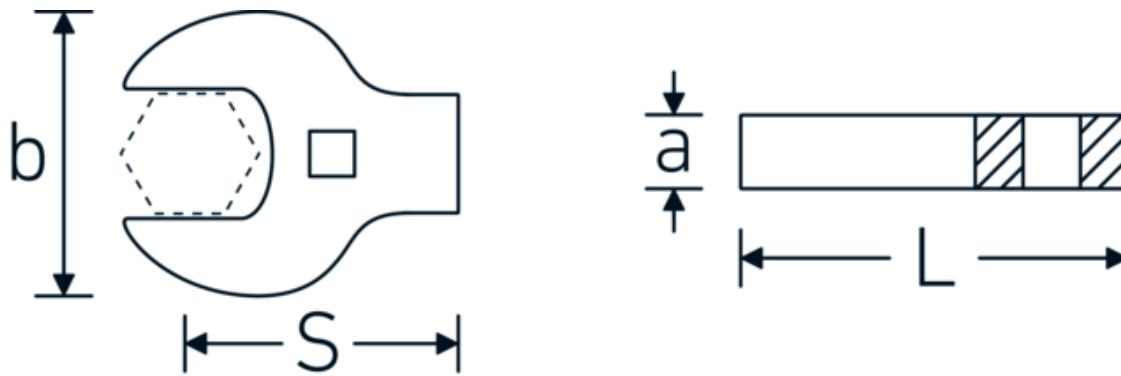

CROW-FOOT spanner heavy-duty, inch

540a HD

Product no. **03501072**
GTIN **4018754198184**
Model **540A HD SW 2 ZOLL**

Label. 1/2 " CROW-FOOT spanner heavy-duty, inch Spanner size 2" L.89mm

- Features.**
- for particularly high loadings, e.g. stainless steel screw fittings
 - full use of jaws in conjunction with standard ratchets
 - chrome plated
 - supplied without ratchet
 - Caution! Modified settings on torque wrench

Advantages.

For particularly high loads, e.g., stainless steel fittings.

Technical Drawing.

Technical Attributes.

a	16 mm
Internal square drive (inch)	1/2 "
Width mm (b)	90 mm
Length mm (L)	89 mm
S	52,3 mm
Spanner size [inch]	2 "

Logistics data.

Depth mm (IFS)	85
Width mm (IFS)	95
Height mm (IFS)	20
Length (packed, mm)	85
Width (packed, mm)	95
Height (packed, mm)	20
Volume (packed, dm3)	0.1615 dm3
Art. no.	03501072
Weight (gross, kg)	0,451
Weight PAP (kg)	0,000
Weight PVC (kg)	0,006
GTIN	4018754198184
Country of origin	GERMANY
Region of origin	Nordrhein-Westfalen
WEEE/ElektroG	nicht ear-pflichtig
Customs tariff no.	82042000
Packing standard	1
Weight	451 g

Variants.

Art. no.	Model no. (ERP)	Description	GTIN
02501024	540A HD SW 3/8	3/8 " CROW-FOOT spanner heavy-duty, inch Spanner size 3/8" L.39mm	4018754285709
02501028	540A HD SW 7/16	3/8 " CROW-FOOT spanner heavy-duty, inch Spanner size 7/16" L.40mm	4018754285716