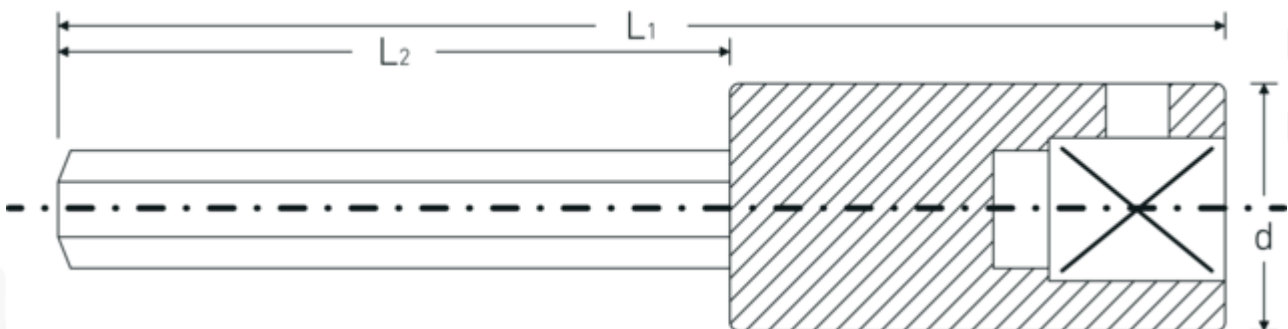

## INHEX socket

44a

Product no. **01450014**  
GTIN **4018754126941**  
Model **44 A 7/32**

**Label.** INHEX socket 1/4 " 7/32 L.55mm

**Features.**

- for socket head screws
- DIN 7422
- Chrome Alloy Steel, chrome plated

## Advantages.

For Allen screws

## Technical Attributes.

Drive profile Hexagonal  
External hex drive (inch) 7/32

## Logistics data.

Depth mm (IFS) 55  
Width mm (IFS) 11

<b>Internal square drive (inch)</b>	1/4 "	<b>Height mm (IFS)</b>	11
<b>d</b>	10,7 mm	<b>Length (packed, mm)</b>	100
<b>DIN</b>	DIN 7422	<b>Width (packed, mm)</b>	60
<b>L1</b>	55 mm	<b>Height (packed, mm)</b>	11
<b>L2</b>	30 mm	<b>Volume (packed, dm3)</b>	0.066 dm3
		<b>Art. no.</b>	01450014
		<b>Weight (gross, kg)</b>	0,100
		<b>Weight PAP (kg)</b>	0,000
		<b>Weight PVC (kg)</b>	0,003
		<b>GTIN</b>	4018754126941
		<b>Country of origin</b>	GERMANY
		<b>Region of origin</b>	Nordrhein-Westfalen
		<b>WEEE/ElektroG</b>	nicht ear-pflichtig
		<b>Customs tariff no.</b>	82042000
		<b>Packing standard</b>	5
		<b>Weight</b>	19 g