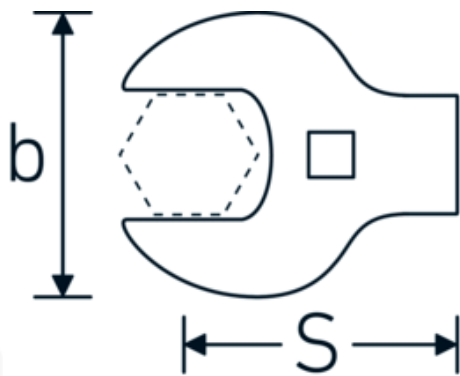

CROW-FOOT wrench heavy-duty, inch

540a HD

Product no. **02501036**
 GTIN **4018754198085**
 Model **540A HD SW 5/8**

Label.

3/8 " CROW-FOOT wrench heavy-duty Wrench size 5/8" L.45mm

Technical Drawing.

Technical Attributes.

a	11 mm
Internal square drive (inch)	3/8 "
Width mm (b)	34,8 mm

Logistics data.

Depth mm (IFS)	35
Width mm (IFS)	34
Height mm (IFS)	11

Length mm (L)	45 mm	Length (packed, mm)	65
S	27,7 mm	Width (packed, mm)	60
Wrench size [inch]	5/8 "	Height (packed, mm)	20
		Volume (packed, dm3)	0.078 dm3
		Product no.	02501036
		Weight (gross, kg)	0,061
		Weight PAP (kg)	0,000
		Weight PVC (kg)	0,002
		GTIN	4018754198085
		Country of origin	GERMANY
		Region of origin	Nordrhein-Westfalen
		WEEE/ElektroG	nicht ear-pflichtig
		Customs tariff no.	82042000
		Packing standard	1
		Weight	58 g