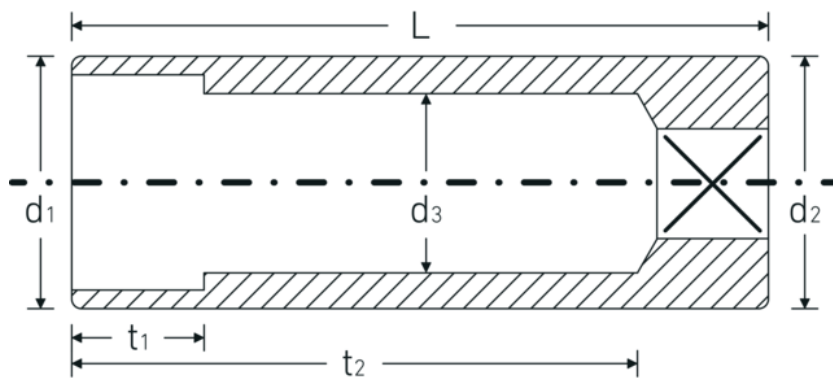

Socket

40aDL

Product no. 01640012
GTIN 4018754001644
Model 40 ADL 3/16

Label. 1/4 " Socket Spanner size 3/16" L.50mm

Features.

- Long
- ASME B 107.1, Fed. Spec. GGG-W-641, SAE AS 954-E
- HPQ® heavy-duty steel, chrome-plated

Technical Drawing.

Technical Attributes.

Drive profile	bi-hex AS-Drive®
Internal square drive (inch)	1/4 "
d1	7,6 mm
d2	10,7 mm
d3	4 mm
Length mm (L)	50 mm
Spanner size [inch]	3/16 "
t1	4,5 mm
t2	42 mm

Logistics data.

Depth mm (IFS)	50
Width mm (IFS)	11
Height mm (IFS)	11
Length (packed, mm)	75
Width (packed, mm)	90
Height (packed, mm)	13
Volume (packed, dm3)	0.08775 dm3
Art. no.	01640012
Weight (gross, kg)	0,078
Weight PAP (kg)	0,000
Weight PVC (kg)	0,002
GTIN	4018754001644
Country of origin	GERMANY
Region of origin	Nordrhein-Westfalen
WEEE/ElektroG	nicht ear-pflichtig
Customs tariff no.	82042000
Packing standard	5
Weight	15 g