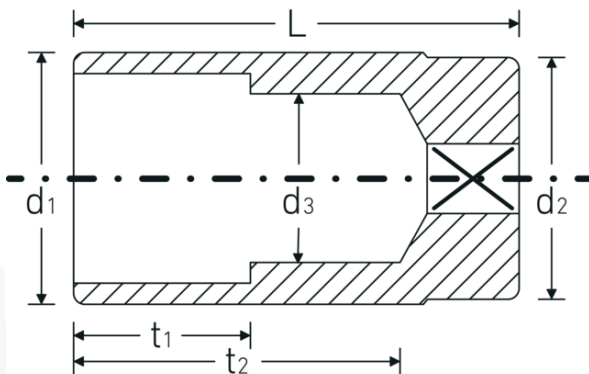

## Socket

46a

Product no. **02420028**  
GTIN **4018754004324**  
Model **46 A 7/16**

**Label.** 3/8 " Socket Spanner size 7/16" L.54mm

**Features.**

- Long
- ASME B 107.1, Fed. Spec. GGG-W-641, SAE AS 954-E
- HPQ® heavy-duty steel, chrome-plated

## Technical Drawing.

## Logistics data.

Depth mm (IFS) 54

<b>Internal square drive (inch)</b>	3/8 "	<b>Width mm (IFS)</b>	17
<b>d1</b>	15,7 mm	<b>Height mm (IFS)</b>	17
<b>d2</b>	16,5 mm	<b>Length (packed, mm)</b>	86
<b>d3</b>	10 mm	<b>Width (packed, mm)</b>	55
<b>Length mm (L)</b>	54 mm	<b>Height (packed, mm)</b>	18
<b>Spanner size [inch]</b>	7/16 "	<b>Volume (packed, dm3)</b>	0.08514 dm3
<b>t1</b>	20 mm	<b>Art. no.</b>	02420028
<b>t2</b>	40,7 mm	<b>Weight (gross, kg)</b>	0,225
		<b>Weight PAP (kg)</b>	0,000
		<b>Weight PVC (kg)</b>	0,005
		<b>GTIN</b>	4018754004324
		<b>Country of origin</b>	GERMANY
		<b>Region of origin</b>	Nordrhein-Westfalen
		<b>WEEE/ElektroG</b>	nicht ear-pflichtig
		<b>Customs tariff no.</b>	82042000
		<b>Packing standard</b>	5
		<b>Weight</b>	53 g