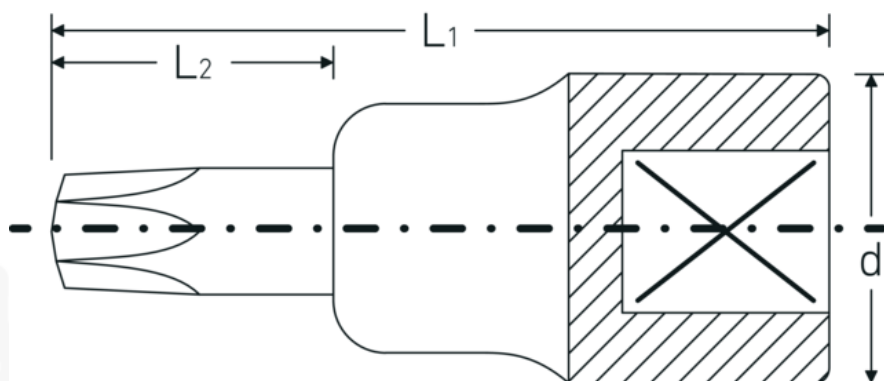

## Screwdriver socket

**54TXB**

Product no. **03110045**  
GTIN **4018754102037**  
Model **54 TXB T 45**

**Label.** 1/2 " Screwdriver socket L.55mm

- Features.**
- for inside TORX® screws, tamper proof
  - with hollow point (TORX®Tamper Resistant)
  - Chrome Alloy Steel, chrome plated

## Advantages.

For recessed TORX® screws

## Technical Drawing.

## Logistics data.

Depth mm (IFS)

55

<b>Internal square drive (inch)</b>	1/2 "	<b>Width mm (IFS)</b>	23
<b>d</b>	22,7 mm	<b>Height mm (IFS)</b>	23
<b>Size of output profile</b>	T45	<b>Length (packed, mm)</b>	100
<b>L1</b>	55 mm	<b>Width (packed, mm)</b>	100
<b>L2</b>	17 mm	<b>Height (packed, mm)</b>	23
		<b>Volume (packed, dm3)</b>	0.23 dm3
		<b>Art. no.</b>	03110045
		<b>Weight (gross, kg)</b>	0,365
		<b>Weight PAP (kg)</b>	0,000
		<b>Weight PVC (kg)</b>	0,006
		<b>GTIN</b>	4018754102037
		<b>Country of origin</b>	GERMANY
		<b>Region of origin</b>	Nordrhein-Westfalen
		<b>WEEE/ElektroG</b>	nicht ear-pflichtig
		<b>Customs tariff no.</b>	82042000
		<b>Packing standard</b>	5
		<b>Weight</b>	72 g