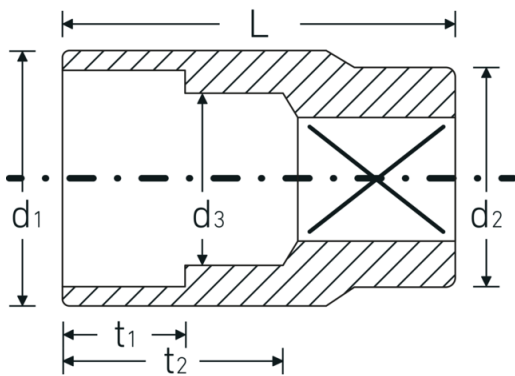

## Sockets 1/2", inch

50a

Product no. **03410046**  
GTIN **4018754007967**  
Model **50 A 15/16**

Label.

1/2 " Socket Wrench size 15/16" L.42mm

## Technical Drawing.

## Technical Attributes.

Drive profile	bi-hex AS-Drive®
Internal square drive (inch)	1/2 "
d1	32 mm
d2	26 mm
d3	22,6 mm
Length mm (L)	42 mm
Wrench size [inch]	15/16 "
t1	18,5 mm
t2	24,4 mm

## Variants.

Product no.	Model no. (ERP)	Description	GTIN
03410024	50 A 3/8	1/2 " Socket Wrench size 3/8" L.38mm	4018754007837
03410028	50 A 7/16	1/2 " Socket Wrench size 7/16" L.38mm	4018754007851
03410032	50 A 1/2	1/2 " Socket Wrench size 1/2" L.38mm	4018754007868
03410034	50 A 9/16	1/2 " Socket Wrench size 9/16" L.38mm	4018754007875
03410035	50 A 19/32	1/2 " Socket Wrench size 19/32" L.38mm	4018754007882
03410036	50 A 5/8	1/2 " Socket Wrench size 5/8" L.38mm	4018754007899
03410038	50 A 11/16	1/2 " Socket Wrench size 11/16" L.38mm	4018754007912
03410040	50 A 3/4	1/2 " Socket Wrench size 3/4" L.38mm	4018754007929
03410041	50 A 25/32	1/2 " Socket Wrench size 25/32" L.41mm	4018754007936
03410042	50 A 13/16	1/2 " Socket Wrench size 13/16" L.41mm	4018754007943
03410044	50 A 7/8	1/2 " Socket Wrench size 7/8" L.42mm	4018754007950
03410046	50 A 15/16	1/2 " Socket Wrench size 15/16" L.42mm	4018754007967
03410048	50 A 1	1/2 " Socket Wrench size 1" L.42mm	4018754007974
03410050	50 A 1 1/16	1/2 " Socket Wrench size 1 1/16" L.45mm	4018754007981
03410052	50 A 1 1/8	1/2 " Socket Wrench size 1 1/8" L.45mm	4018754007998
03410054	50 A 1 3/16	1/2 " Socket Wrench size 1 3/16" L.45mm	4018754008001
03410056	50 A 1 1/4	1/2 " Socket Wrench size 1 1/4" L.45mm	4018754008018
03410058	50 A 1 5/16	1/2 " Socket Wrench size 1 5/16" L.47mm	4018754127061
03410060	50 A 1 3/8	1/2 " Socket Wrench size 1 3/8" L.50mm	4018754127078
03410062	50 A 1 7/16	1/2 " Socket Wrench size 1 7/16" L.54mm	4018754127085
03410064	50 A 1 1/2	1/2 " Socket Wrench size 1 1/2" L.54mm	4018754127092