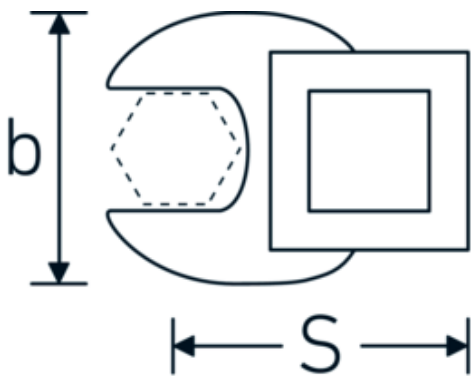

CROW-FOOT spanner

540

Product no. **02200024**
GTIN **4018754003594**
Model **540 24**

Label. 3/8 " CROW-FOOT spanner Spanner size 24mm L.44,4mm

Features.

- Chrome Alloy Steel, chrome plated
- Caution! Modified settings on torque wrench

Technical Drawing.

Technical Attributes.

a	6,3 mm
Internal square drive (inch)	3/8 "
Width mm (b)	41 mm
Length mm (L)	44,4 mm
S	26,3 mm
Width across flats [mm]	24 mm

Logistics data.

Depth mm (IFS)	43
Width mm (IFS)	40
Height mm (IFS)	18
Length (packed, mm)	44
Width (packed, mm)	40
Height (packed, mm)	19
Volume (packed, dm3)	0.03344 dm3

Variants.

Art. no.	Model no. (ERP)	Description	GTIN
01200008	540 8	1/4 " CROW-FOOT spanner Spanner size 8mm L.25,5mm	4018754149117
01200009	540 9	1/4 " CROW-FOOT spanner Spanner size 9mm L.25,5mm	4018754149124
01200010	540 10	1/4 " CROW-FOOT spanner Spanner size 10mm L.25,5mm	4018754149131
02200011	540 11	3/8 " CROW-FOOT spanner Spanner size 11mm L.32mm	4018754149414
02200012	540 12	3/8 " CROW-FOOT spanner Spanner size 12mm L.34,3mm	4018754003495
02200013	540 13	3/8 " CROW-FOOT spanner Spanner size 13mm L.34,3mm	4018754003501
02200014	540 14	3/8 " CROW-FOOT spanner Spanner size 14mm L.37,7mm	4018754003518
02200015	540 15	3/8 " CROW-FOOT spanner Spanner size 15mm L.37,7mm	4018754003525
02200016	540 16	3/8 " CROW-FOOT spanner Spanner size 16mm L.37,7mm	4018754003532
02200017	540 17	3/8 " CROW-FOOT spanner Spanner size 17mm L.42,5mm	4018754003549
02200018	540 18	3/8 " CROW-FOOT spanner Spanner size 18mm L.42,5mm	4018754003556
02200019	540 19	3/8 " CROW-FOOT spanner Spanner size 19mm L.42,5mm	4018754003563
02200020	540 20	3/8 " CROW-FOOT spanner Spanner size 20mm L.42,4mm	4018754141067
02200021	540 21	3/8 " CROW-FOOT spanner Spanner size 21mm L.44,5mm	4018754003570