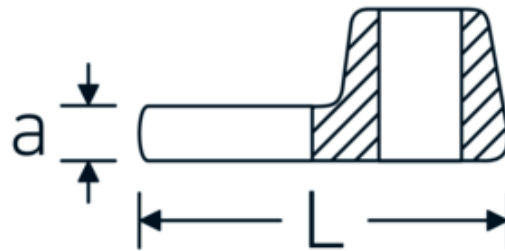

CROW-FOOT spanner

540

Product no. **02200024**
GTIN **4018754003594**
Model **540 24**

Label. 3/8 " CROW-FOOT spanner Spanner size 24mm L.44,4mm

Features.

- Chrome Alloy Steel, chrome plated
- Caution! Modified settings on torque wrench

Technical Drawing.

Technical Attributes.

a	6,3 mm
Internal square drive (inch)	3/8 "
Width mm (b)	41 mm
Length mm (L)	44,4 mm
S	26,3 mm
Width across flats [mm]	24 mm

Logistics data.

Depth mm (IFS)	43
Width mm (IFS)	40
Height mm (IFS)	18
Length (packed, mm)	44
Width (packed, mm)	40
Height (packed, mm)	19
Volume (packed, dm3)	0.03344 dm3

Variants.

Art. no.	Model no. (ERP)	Description	GTIN
01200008	540 8	1/4 " CROW-FOOT spanner Spanner size 8mm L.25,5mm	4018754149117
01200009	540 9	1/4 " CROW-FOOT spanner Spanner size 9mm L.25,5mm	4018754149124
01200010	540 10	1/4 " CROW-FOOT spanner Spanner size 10mm L.25,5mm	4018754149131
02200011	540 11	3/8 " CROW-FOOT spanner Spanner size 11mm L.32mm	4018754149414
02200012	540 12	3/8 " CROW-FOOT spanner Spanner size 12mm L.34,3mm	4018754003495
02200013	540 13	3/8 " CROW-FOOT spanner Spanner size 13mm L.34,3mm	4018754003501
02200014	540 14	3/8 " CROW-FOOT spanner Spanner size 14mm L.37,7mm	4018754003518
02200015	540 15	3/8 " CROW-FOOT spanner Spanner size 15mm L.37,7mm	4018754003525
02200016	540 16	3/8 " CROW-FOOT spanner Spanner size 16mm L.37,7mm	4018754003532
02200017	540 17	3/8 " CROW-FOOT spanner Spanner size 17mm L.42,5mm	4018754003549
02200018	540 18	3/8 " CROW-FOOT spanner Spanner size 18mm L.42,5mm	4018754003556
02200019	540 19	3/8 " CROW-FOOT spanner Spanner size 19mm L.42,5mm	4018754003563
02200020	540 20	3/8 " CROW-FOOT spanner Spanner size 20mm L.42,4mm	4018754141067
02200021	540 21	3/8 " CROW-FOOT spanner Spanner size 21mm L.44,5mm	4018754003570