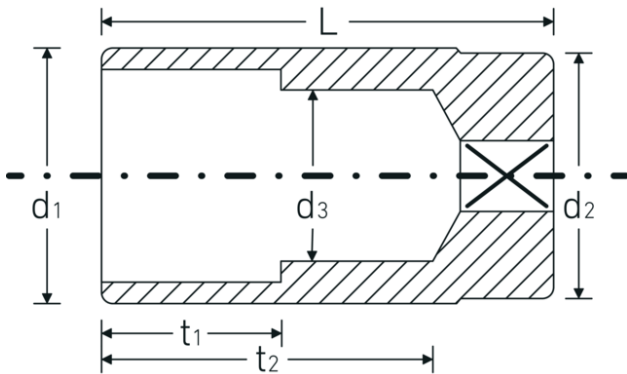

Sockets 1/2", inch, extra deep

51a

Product no. **03420034**
GTIN **4018754008032**
Model **51 A 9/16**

Label. 1/2 " Socket Wrench size 9/16" L.83mm

Technical Drawing.

Technical Attributes.

Drive profile	bi-hex AS-Drive®
Internal square drive (inch)	1/2 "
d1	20,3 mm
d2	22,7 mm
d3	13,1 mm
Length mm (L)	83 mm
Wrench size [inch]	9/16 "
t1	35 mm
t2	65,2 mm

Logistics data.

Depth mm (IFS)	83
Width mm (IFS)	23
Height mm (IFS)	23
Length (packed, mm)	115
Width (packed, mm)	90
Height (packed, mm)	24
Volume (packed, dm ³)	0.2484 dm ³
Product no.	03420034
Weight (gross, kg)	0,655

Variants.

Product no.	Model no. (ERP)	Description	GTIN
03420024	51 A 3/8	1/2 " Socket Wrench size 3/8" L.83mm	4018754127108
03420028	51 A 7/16	1/2 " Socket Wrench size 7/16" L.83mm	4018754127115
03420032	51 A 1/2	1/2 " Socket Wrench size 1/2" L.83mm	4018754008025
03420034	51 A 9/16	1/2 " Socket Wrench size 9/16" L.83mm	4018754008032
03420036	51 A 5/8	1/2 " Socket Wrench size 5/8" L.83mm	4018754008049
03420038	51 A 11/16	1/2 " Socket Wrench size 11/16" L.83mm	4018754008056
03420040	51 A 3/4	1/2 " Socket Wrench size 3/4" L.83mm	4018754008063
03420042	51 A 13/16	1/2 " Socket Wrench size 13/16" L.83mm	4018754127122
03420044	51 A 7/8	1/2 " Socket Wrench size 7/8" L.83mm	4018754008070
03420046	51 A 15/16	1/2 " Socket Wrench size 15/16" L.83mm	4018754008087
03420048	51 A 1	1/2 " Socket Wrench size 1" L.83mm	4018754008094
03420050	51 A 1 1/16	1/2 " Socket Wrench size 1 1/16" L.83mm	4018754008100
03420052	51 A 1 1/8	1/2 " Socket Wrench size 1 1/8" L.83mm	4018754008117
03420054	51 A 1 3/16	1/2 " Socket Wrench size 1 3/16" L.83mm	4018754127139
03420056	51 A 1 1/4	1/2 " Socket Wrench size 1 1/4" L.83mm	4018754127146
03420058	51 A 1 5/16	1/2 " Socket Wrench size 1 5/16" L.83mm	4018754127153
03420060	51 A 1 3/8	1/2 " Socket Wrench size 1 3/8" L.83mm	4018754127160
03420062	51 A 1 7/16	1/2 " Socket Wrench size 1 7/16" L.83mm	4018754127177
03420064	51 A 1 1/2	1/2 " Socket Wrench size 1 1/2" L.83mm	4018754127184