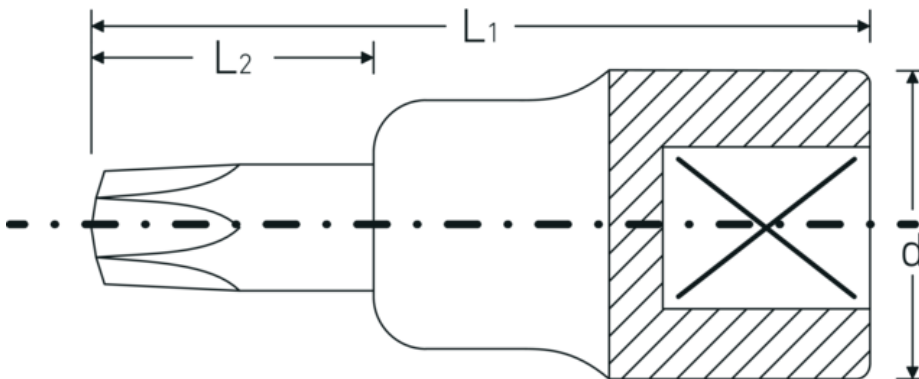

## TORX® screwdriver sockets 1/2"

54TX

Product no. **03100027**  
GTIN **4018754006663**  
Model **54 TX T 27**

**Label.** 1/2 " Screwdriver socket L.55mm

### Technical Drawing.

### Technical Attributes.

Drive profile	TORX®
Internal square drive (inch)	1/2 "
d	22,7 mm
Size of output profile	T27
L1	55 mm
L2	17 mm

### Logistics data.

Depth mm (IFS)	57
Width mm (IFS)	23
Height mm (IFS)	23
Length (packed, mm)	100
Width (packed, mm)	80
Height (packed, mm)	23
Volume (packed, dm3)	0.184 dm3
Product no.	03100027
Weight (gross, kg)	0,364