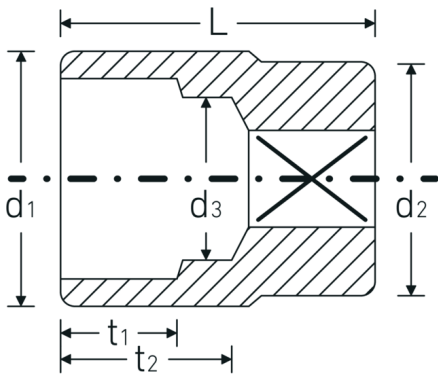

## Sockets 3/4", inch

55a

Product no. **05410072**  
GTIN **4018754009497**  
Model **55 A 2**

**Label.** 3/4 " Socket Wrench size 2" L.80mm

## Technical Drawing.

## Technical Attributes.

Drive profile	bi-hex AS-Drive®
Internal square drive (inch)	3/4 "
d1	67 mm
d2	40 mm
d3	33 mm
Length mm (L)	80 mm
Wrench size [inch]	2 "
t1	34 mm
t2	48,5 mm

## Logistics data.

Depth mm (IFS)	80
Width mm (IFS)	67
Height mm (IFS)	67
Length (packed, mm)	85
Width (packed, mm)	70
Height (packed, mm)	70
Volume (packed, dm3)	0.4165 dm3
Product no.	05410072
Weight (gross, kg)	0,757