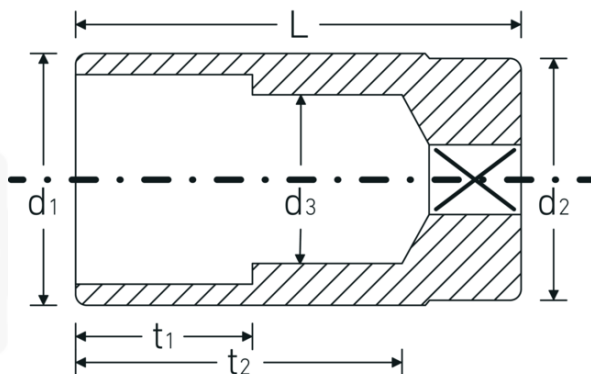

## Socket

46

Product no. 02020010  
GTIN 4018754002160  
Model 46 10

**Label.** 3/8 " Socket Wrench size 10mm L.54mm

**Features.**

- long version
- bi-hex with AS-Drive profile
- 3/8" internal square drive
- HPQ® high performance steel, chrome-plated
- size 20.8: with rubber insert for spark plugs
- DIN 3124 / ISO 2725-1 / DIN EN 3710 / DIN EN 3709 / ASME B 107.5M

## Technical Attributes.

<b>Drive profile</b>	Bi-hex AS-Drive
<b>Internal square drive (inch)</b>	3/8 "
<b>d1</b>	14,3 mm
<b>d2</b>	16,5 mm
<b>d3</b>	9 mm
<b>DIN</b>	DIN 3124 / ISO 2725-1, DIN EN 3710, DIN EN 3709, ASME B 107.5M
<b>Length mm (L)</b>	54 mm
<b>Width across flats [mm]</b>	10 mm
<b>t1</b>	20 mm
<b>t2</b>	42,5 mm

## Variants.

Product no.	Model no. (ERP)	Description	GTIN
02020008	46 8	3/8 " Socket Wrench size 8mm L.54mm	4018754167661
02020010	46 10	3/8 " Socket Wrench size 10mm L.54mm	4018754002160
02020011	46 11	3/8 " Socket Wrench size 11mm L.54mm	4018754002177
02020012	46 12	3/8 " Socket Wrench size 12mm L.54mm	4018754002184
02020013	46 13	3/8 " Socket Wrench size 13mm L.54mm	4018754002191
02020014	46 14	3/8 " Socket Wrench size 14mm L.60mm	4018754002207
02020015	46 15	3/8 " Socket Wrench size 15mm L.60mm	4018754002214
02020016	46 16	3/8 " Socket Wrench size 16mm L.60mm	4018754002221
02020017	46 17	3/8 " Socket Wrench size 17mm L.65mm	4018754002238
02020018	46 18	3/8 " Socket Wrench size 18mm L.65mm	4018754002245
02020019	46 19	3/8 " Socket Wrench size 19mm L.65mm	4018754002252
02020208	46 20,8 - 13/16	3/8 " Socket Wrench size 20,8mm L.65mm	4018754002290
02020021	46 21	3/8 " Socket Wrench size 21mm L.65mm	4018754002276
02020022	46 22	3/8 " Socket Wrench size 22mm L.65mm	4018754002283