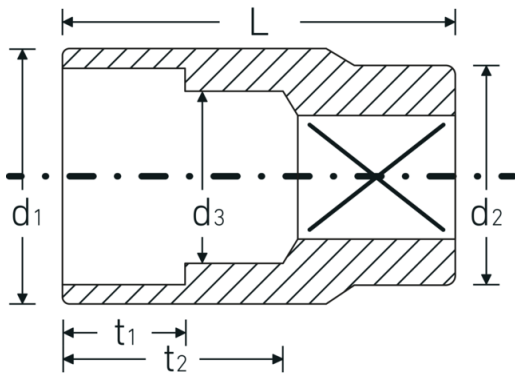

## Sockets 1/2", metric

52

Product no. **03030010**  
GTIN **4018754005826**  
Model **52 10**

**Label.** 1/2 " Socket Wrench size 10mm L.38mm

## Technical Drawing.

## Technical Attributes.

Drive profile	hex AS-Drive®
Internal square drive (inch)	1/2 "
d1	14,5 mm
d2	22 mm
d3	9 mm
DIN	DIN 3124 / ISO 2725-1, ASME B 107.5M, DIN EN 3709
Length mm (L)	38 mm
Width across flats [mm]	10 mm

## Logistics data.

Depth mm (IFS)	38
Width mm (IFS)	23
Height mm (IFS)	23
Length (packed, mm)	128
Width (packed, mm)	58
Height (packed, mm)	40
Volume (packed, dm3)	0.29696 dm3
Product no.	03030010
Weight (gross, kg)	0,510