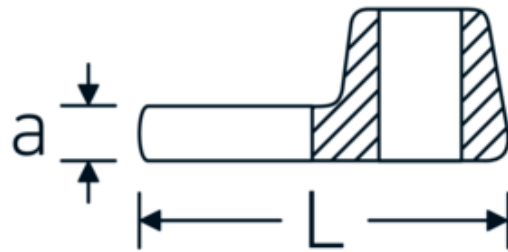

CROW-FOOT wrench, metric

540

Product no. **02200046**
GTIN **4018754141142**
Model **540 46**

Label.

3/8 " CROW-FOOT wrench Wrench size 46mm L.72mm

Technical Drawing.

Technical Attributes.

a	8 mm
Internal square drive (inch)	3/8 "
Width mm (b)	82 mm
Length mm (L)	72 mm
S	43,1 mm
Width across flats [mm]	46 mm

Logistics data.

Depth mm (IFS)	72
Width mm (IFS)	81
Height mm (IFS)	17
Length (packed, mm)	80
Width (packed, mm)	81
Height (packed, mm)	18
Volume (packed, dm ³)	0.11664 dm ³
Product no.	02200046
Weight (gross, kg)	0,205

Variants.

Product no.	Model no. (ERP)	Description	GTIN
01200008	540 8	1/4 " CROW-FOOT wrench Wrench size 8mm L.25,5mm	4018754149117
01200009	540 9	1/4 " CROW-FOOT wrench Wrench size 9mm L.25,5mm	4018754149124
01200010	540 10	1/4 " CROW-FOOT wrench Wrench size 10mm L.25,5mm	4018754149131
02200011	540 11	3/8 " CROW-FOOT wrench Wrench size 11mm L.32mm	4018754149414
02200012	540 12	3/8 " CROW-FOOT wrench Wrench size 12mm L.34,3mm	4018754003495
02200013	540 13	3/8 " CROW-FOOT wrench Wrench size 13mm L.34,3mm	4018754003501
02200014	540 14	3/8 " CROW-FOOT wrench Wrench size 14mm L.37,7mm	4018754003518
02200015	540 15	3/8 " CROW-FOOT wrench Wrench size 15mm L.37,7mm	4018754003525
02200016	540 16	3/8 " CROW-FOOT wrench Wrench size 16mm L.37,7mm	4018754003532
02200017	540 17	3/8 " CROW-FOOT wrench Wrench size 17mm L.42,5mm	4018754003549
02200018	540 18	3/8 " CROW-FOOT wrench Wrench size 18mm L.42,5mm	4018754003556
02200019	540 19	3/8 " CROW-FOOT wrench Wrench size 19mm L.42,5mm	4018754003563
02200020	540 20	3/8 " CROW-FOOT wrench Wrench size 20mm L.42,4mm	4018754141067
02200021	540 21	3/8 " CROW-FOOT wrench Wrench size 21mm L.44,5mm	4018754003570
02200022	540 22	3/8 " CROW-FOOT wrench Wrench size 22mm L.44,5mm	4018754003587