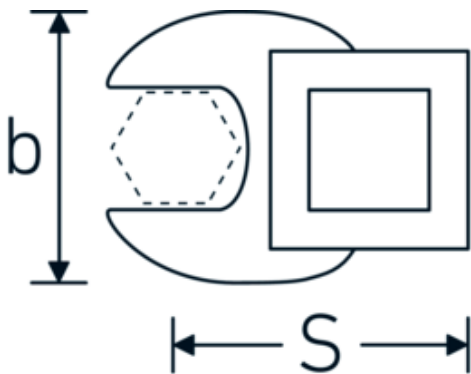

CROW-FOOT wrench, metric

540

Product no. **02200046**
GTIN **4018754141142**
Model **540 46**

Label.

3/8 " CROW-FOOT wrench Wrench size 46mm L.72mm

Technical Drawing.

Technical Attributes.

a	8 mm
Internal square drive (inch)	3/8 "
Width mm (b)	82 mm
Length mm (L)	72 mm
S	43,1 mm
Width across flats [mm]	46 mm

Logistics data.

Depth mm (IFS)	72
Width mm (IFS)	81
Height mm (IFS)	17
Length (packed, mm)	80
Width (packed, mm)	81
Height (packed, mm)	18
Volume (packed, dm ³)	0.11664 dm ³
Product no.	02200046
Weight (gross, kg)	0,205

Variants.

Product no.	Model no. (ERP)	Description	GTIN
01200008	540 8	1/4 " CROW-FOOT wrench Wrench size 8mm L.25,5mm	4018754149117
01200009	540 9	1/4 " CROW-FOOT wrench Wrench size 9mm L.25,5mm	4018754149124
01200010	540 10	1/4 " CROW-FOOT wrench Wrench size 10mm L.25,5mm	4018754149131
02200011	540 11	3/8 " CROW-FOOT wrench Wrench size 11mm L.32mm	4018754149414
02200012	540 12	3/8 " CROW-FOOT wrench Wrench size 12mm L.34,3mm	4018754003495
02200013	540 13	3/8 " CROW-FOOT wrench Wrench size 13mm L.34,3mm	4018754003501
02200014	540 14	3/8 " CROW-FOOT wrench Wrench size 14mm L.37,7mm	4018754003518
02200015	540 15	3/8 " CROW-FOOT wrench Wrench size 15mm L.37,7mm	4018754003525
02200016	540 16	3/8 " CROW-FOOT wrench Wrench size 16mm L.37,7mm	4018754003532
02200017	540 17	3/8 " CROW-FOOT wrench Wrench size 17mm L.42,5mm	4018754003549
02200018	540 18	3/8 " CROW-FOOT wrench Wrench size 18mm L.42,5mm	4018754003556
02200019	540 19	3/8 " CROW-FOOT wrench Wrench size 19mm L.42,5mm	4018754003563
02200020	540 20	3/8 " CROW-FOOT wrench Wrench size 20mm L.42,4mm	4018754141067
02200021	540 21	3/8 " CROW-FOOT wrench Wrench size 21mm L.44,5mm	4018754003570
02200022	540 22	3/8 " CROW-FOOT wrench Wrench size 22mm L.44,5mm	4018754003587