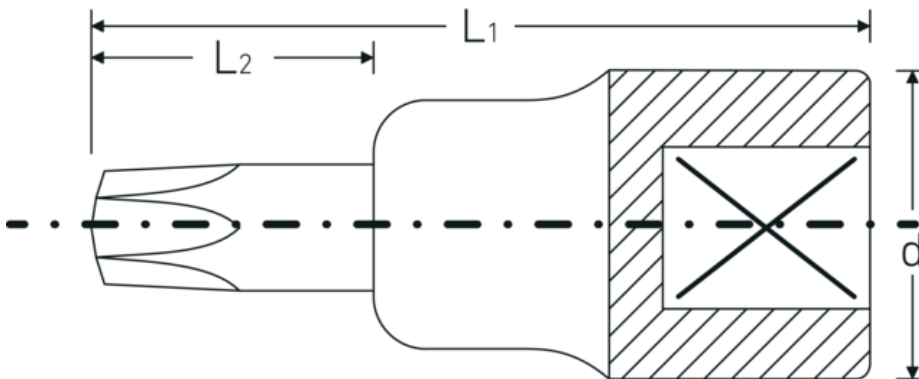

## TORX® screwdriver sockets 1/2"

54TX

Product no. **03100055**  
GTIN **4018754006717**  
Model **54 TX T 55**

**Label.** 1/2 " Screwdriver socket L.58mm

### Technical Drawing.

### Technical Attributes.

Drive profile	TORX®
Internal square drive (inch)	1/2 "
d	23,7 mm
Size of output profile	T55
L1	58 mm
L2	18 mm

### Logistics data.

Depth mm (IFS)	58
Width mm (IFS)	24
Height mm (IFS)	24
Length (packed, mm)	130
Width (packed, mm)	70
Height (packed, mm)	24
Volume (packed, dm3)	0.2184 dm3
Product no.	03100055
Weight (gross, kg)	0,564