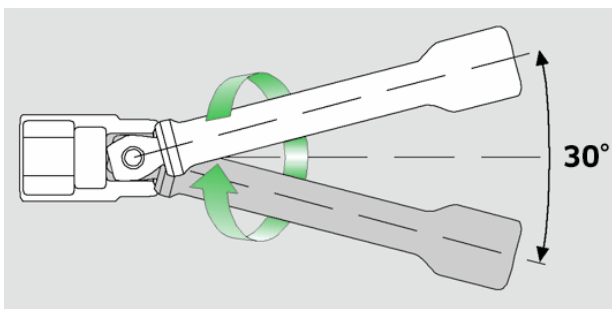

Wobble-Drive extensions 3/8"

427W

Product no. **12010007**
GTIN **4018754091119**
Model **427W/3**

Label. 3/8 " Wobble-Drive extension L.76mm

Technical Attributes.

External square drive (inch)	3/8
Internal square drive (inch)	3/8 "
d	17 mm
Size	3
Length mm (L)	76 mm

Logistics data.

Depth mm (IFS)	76
Width mm (IFS)	17
Height mm (IFS)	17
Length (packed, mm)	80
Width (packed, mm)	80
Height (packed, mm)	18
Volume (packed, dm3)	0.1152 dm3
Product no.	12010007
Weight (gross, kg)	0,330
Weight PAP (kg)	0,000
Weight PVC (kg)	0,003
GTIN	4018754091119
Country of origin	GERMANY
Region of origin	Nordrhein-Westfalen
WEEE/ElektroG	nicht ear-pflichtig
Customs tariff no.	82042000

Packing standard 5
Weight 67 g

Variants.

Product no.	Model no. (ERP)	Description	GTIN
12010007	427W/3	3/8 " Wobble-Drive extension L.76mm	4018754091119
12010008	427W/5	3/8 " Wobble-Drive extension L.125mm	4018754091126
12010009	427W/6	3/8 " Wobble-Drive extension L.160mm	4018754091133