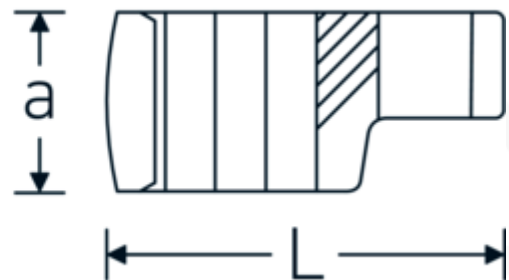

CROW-RING spanner

440

Product no. 01190008
GTIN 4018754149094
Model 440 8

Label. 1/4 " CROW-RING spanner Spanner size 8mm L.23,8mm

Features.

- Chrome Alloy Steel, chrome plated
- Caution! Modified settings on torque wrench

Technical Drawing.

Technical Attributes.

a	8 mm
Internal square drive (inch)	1/4 "
Width mm (b)	12,7 mm
Length mm (L)	23,8 mm
S	12,3 mm
Width across flats [mm]	8 mm
W	6,3 mm

Logistics data.

Depth mm (IFS)	24
Width mm (IFS)	13
Height mm (IFS)	8
Length (packed, mm)	26
Width (packed, mm)	15
Height (packed, mm)	10
Volume (packed, dm3)	0.0039 dm3

Variants.

Art. no.	Model no. (ERP)	Description	GTIN
01190008	440 8	1/4 " CROW-RING spanner Spanner size 8mm L.23,8mm	4018754149094
01190009	440 9	1/4 " CROW-RING spanner Spanner size 9mm L.28,5mm	4018754140985
01190010	440 10	1/4 " CROW-RING spanner Spanner size 10mm L.28,4mm	4018754000739
01190011	440 11	1/4 " CROW-RING spanner Spanner size 11mm L.28mm	4018754149100
01190012	440 12	1/4 " CROW-RING spanner Spanner size 12mm L.30,8mm	4018754000746
01190013	440 13	1/4 " CROW-RING spanner Spanner size 13mm L.32mm	4018754102099
01190014	440 14	1/4 " CROW-RING spanner Spanner size 14mm L.31,7mm	4018754000753
02190015	440 15	3/8 " CROW-RING spanner Spanner size 15mm L.36,5mm	4018754141029
02190016	440 16	3/8 " CROW-RING spanner Spanner size 16mm L.36,1mm	4018754003389
02190017	440 17	3/8 " CROW-RING spanner Spanner size 17mm L.39,2mm	4018754003396
02190018	440 18	3/8 " CROW-RING spanner Spanner size 18mm L.40,8mm	4018754003402
02190019	440 19	3/8 " CROW-RING spanner Spanner size 19mm L.40,5mm	4018754003419
02190020	440 20	3/8 " CROW-RING spanner Spanner size 20mm L.42,9mm	4018754141036
02190021	440 21	3/8 " CROW-RING spanner Spanner size 21mm L.42,8mm	4018754003426