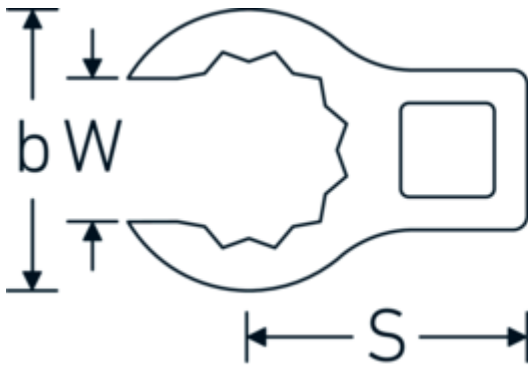

CROW-RING spanner

440

Product no. 01190008
GTIN 4018754149094
Model 440 8

Label. 1/4 " CROW-RING spanner Spanner size 8mm L.23,8mm

Features.

- Chrome Alloy Steel, chrome plated
- Caution! Modified settings on torque wrench

Technical Drawing.

Technical Attributes.

a	8 mm
Internal square drive (inch)	1/4 "
Width mm (b)	12,7 mm
Length mm (L)	23,8 mm
S	12,3 mm
Width across flats [mm]	8 mm
W	6,3 mm

Logistics data.

Depth mm (IFS)	24
Width mm (IFS)	13
Height mm (IFS)	8
Length (packed, mm)	26
Width (packed, mm)	15
Height (packed, mm)	10
Volume (packed, dm3)	0.0039 dm3

Variants.

Art. no.	Model no. (ERP)	Description	GTIN
01190008	440 8	1/4 " CROW-RING spanner Spanner size 8mm L.23,8mm	4018754149094
01190009	440 9	1/4 " CROW-RING spanner Spanner size 9mm L.28,5mm	4018754140985
01190010	440 10	1/4 " CROW-RING spanner Spanner size 10mm L.28,4mm	4018754000739
01190011	440 11	1/4 " CROW-RING spanner Spanner size 11mm L.28mm	4018754149100
01190012	440 12	1/4 " CROW-RING spanner Spanner size 12mm L.30,8mm	4018754000746
01190013	440 13	1/4 " CROW-RING spanner Spanner size 13mm L.32mm	4018754102099
01190014	440 14	1/4 " CROW-RING spanner Spanner size 14mm L.31,7mm	4018754000753
02190015	440 15	3/8 " CROW-RING spanner Spanner size 15mm L.36,5mm	4018754141029
02190016	440 16	3/8 " CROW-RING spanner Spanner size 16mm L.36,1mm	4018754003389
02190017	440 17	3/8 " CROW-RING spanner Spanner size 17mm L.39,2mm	4018754003396
02190018	440 18	3/8 " CROW-RING spanner Spanner size 18mm L.40,8mm	4018754003402
02190019	440 19	3/8 " CROW-RING spanner Spanner size 19mm L.40,5mm	4018754003419
02190020	440 20	3/8 " CROW-RING spanner Spanner size 20mm L.42,9mm	4018754141036
02190021	440 21	3/8 " CROW-RING spanner Spanner size 21mm L.42,8mm	4018754003426