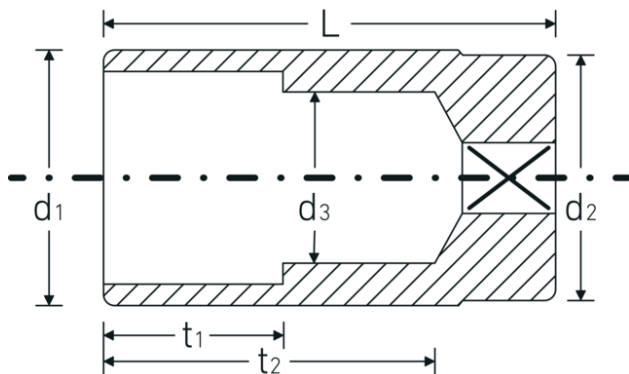

Sockets 1/2", inch, extra deep

51a

Product no. **03420062**
GTIN **4018754127177**
Model **51 A 1 7/16**

Label. 1/2 " Socket Wrench size 1 7/16" L.83mm

Technical Drawing.

Technical Attributes.

Drive profile	bi-hex AS-Drive®
Internal square drive (inch)	1/2 "
d1	49,4 mm
d2	47 mm
d3	34 mm
Length mm (L)	83 mm
Wrench size [inch]	1 7/16 "
t1	35 mm
t2	62,1 mm

Logistics data.

Depth mm (IFS)	83
Width mm (IFS)	50
Height mm (IFS)	50
Length (packed, mm)	250
Width (packed, mm)	150
Height (packed, mm)	50
Volume (packed, dm3)	1.875 dm3
Product no.	03420062
Weight (gross, kg)	3,180

Variants.

Product no.	Model no. (ERP)	Description	GTIN
03420024	51 A 3/8	1/2 " Socket Wrench size 3/8" L.83mm	4018754127108
03420028	51 A 7/16	1/2 " Socket Wrench size 7/16" L.83mm	4018754127115
03420032	51 A 1/2	1/2 " Socket Wrench size 1/2" L.83mm	4018754008025
03420034	51 A 9/16	1/2 " Socket Wrench size 9/16" L.83mm	4018754008032
03420036	51 A 5/8	1/2 " Socket Wrench size 5/8" L.83mm	4018754008049
03420038	51 A 11/16	1/2 " Socket Wrench size 11/16" L.83mm	4018754008056
03420040	51 A 3/4	1/2 " Socket Wrench size 3/4" L.83mm	4018754008063
03420042	51 A 13/16	1/2 " Socket Wrench size 13/16" L.83mm	4018754127122
03420044	51 A 7/8	1/2 " Socket Wrench size 7/8" L.83mm	4018754008070
03420046	51 A 15/16	1/2 " Socket Wrench size 15/16" L.83mm	4018754008087
03420048	51 A 1	1/2 " Socket Wrench size 1" L.83mm	4018754008094
03420050	51 A 1 1/16	1/2 " Socket Wrench size 1 1/16" L.83mm	4018754008100
03420052	51 A 1 1/8	1/2 " Socket Wrench size 1 1/8" L.83mm	4018754008117
03420054	51 A 1 3/16	1/2 " Socket Wrench size 1 3/16" L.83mm	4018754127139
03420056	51 A 1 1/4	1/2 " Socket Wrench size 1 1/4" L.83mm	4018754127146
03420058	51 A 1 5/16	1/2 " Socket Wrench size 1 5/16" L.83mm	4018754127153
03420060	51 A 1 3/8	1/2 " Socket Wrench size 1 3/8" L.83mm	4018754127160
03420062	51 A 1 7/16	1/2 " Socket Wrench size 1 7/16" L.83mm	4018754127177
03420064	51 A 1 1/2	1/2 " Socket Wrench size 1 1/2" L.83mm	4018754127184