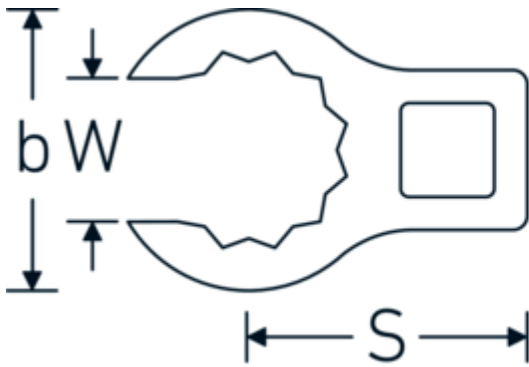

## CROW-RING spanner

440a

Product no. **01490028**  
GTIN **4018754001460**  
Model **440 A 7/16**

**Label.** 1/4 " CROW-RING spanner Spanner size 7/16" L.28mm

**Features.**

- Chrome Alloy Steel, chrome plated
- caution! Modified settings on torque wrench
- size 3/8: for Volvo aircraft engine, type "JAS"

## Technical Drawing.

## Technical Attributes.

a	13,5 mm
Internal square drive (inch)	1/4 "
Width mm (b)	18,2 mm
Length mm (L)	28 mm
S	14 mm
Spanner size [inch]	7/16 "

## Variants.

Art. no.	Model no. (ERP)	Description	GTIN
01490024	440 A 3/8	1/4 " CROW-RING spanner Spanner size 3/8" L.28,4mm	4018754116805
01490028	440 A 7/16	1/4 " CROW-RING spanner Spanner size 7/16" L.28mm	4018754001460
01490032	440 A 1/2	1/4 " CROW-RING spanner Spanner size 1/2" L.30,5mm	4018754001477
01490034	440 A 9/16	1/4 " CROW-RING spanner Spanner size 9/16" L.31,7mm	4018754001484
02490036	440 A 5/8	3/8 " CROW-RING spanner Spanner size 5/8" L.36,5mm	4018754004546
02490038	440 A 11/16	3/8 " CROW-RING spanner Spanner size 11/16" L.39,2mm	4018754004553
02490040	440 A 3/4	3/8 " CROW-RING spanner Spanner size 3/4" L.40,9mm	4018754004560
02490042	440 A 13/16	3/8 " CROW-RING spanner Spanner size 13/16" L.42,9mm	4018754004577
02490044	440 A 7/8	3/8 " CROW-RING spanner Spanner size 7/8" L.45,2mm	4018754004584
02490046	440 A 15/16	3/8 " CROW-RING spanner Spanner size 15/16" L.47,2mm	4018754004591
02490048	440 A 1	3/8 " CROW-RING spanner Spanner size 1" L.49,3mm	4018754004607
02490050	440 A 1 1/16	3/8 " CROW-RING spanner Spanner size 1 1/16" L.52,8mm	4018754004614
03490052	440 A 1 1/8	1/2 " CROW-RING spanner Spanner size 1 1/8" L.56,8mm	4018754008445
03490056	440 A 1 1/4	1/2 " CROW-RING spanner Spanner size 1 1/4" L.62,5mm	4018754008452