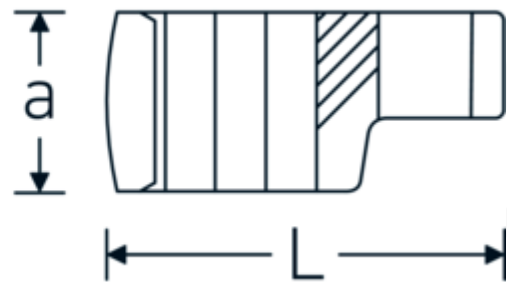

## CROW-RING spanner

440a

Product no. **01490028**  
GTIN **4018754001460**  
Model **440 A 7/16**

**Label.** 1/4 " CROW-RING spanner Spanner size 7/16" L.28mm

**Features.**

- Chrome Alloy Steel, chrome plated
- caution! Modified settings on torque wrench
- size 3/8: for Volvo aircraft engine, type "JAS"

## Technical Drawing.

## Technical Attributes.

a	13,5 mm
Internal square drive (inch)	1/4 "
Width mm (b)	18,2 mm
Length mm (L)	28 mm
S	14 mm
Spanner size [inch]	7/16 "

## Logistics data.

Depth mm (IFS)	27
Width mm (IFS)	18
Height mm (IFS)	14
Length (packed, mm)	28
Width (packed, mm)	19
Height (packed, mm)	15

<b>W</b>	8,6 mm	<b>Volume (packed, dm3)</b>	0.00798 dm3
		<b>Art. no.</b>	01490028
		<b>Weight (gross, kg)</b>	0,014
		<b>Weight PAP (kg)</b>	0,000
		<b>Weight PVC (kg)</b>	0,002
		<b>GTIN</b>	4018754001460
		<b>Country of origin</b>	GERMANY
		<b>Region of origin</b>	Nordrhein-Westfalen
		<b>WEEE/ElektroG</b>	nicht ear-pflichtig
		<b>Customs tariff no.</b>	82042000
		<b>Packing standard</b>	1
		<b>Weight</b>	14 g