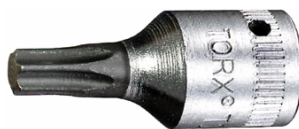

Country of origin	GERMANY
Region of origin	Nordrhein-Westfalen
WEEE/ElektroG	nicht ear-pflichtig
Customs tariff no.	82042000
Packing standard	1
Weight	- g

## Parts list.

01350040  
Screwdriver socket

01350030  
Screwdriver socket

01350027  
Screwdriver socket

01350025  
Screwdriver socket

01350020  
Screwdriver socket

01350015  
Screwdriver socket

01350010  
Screwdriver socket