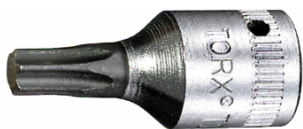

Country of origin	GERMANY
Region of origin	Nordrhein-Westfalen
WEEE/ElektroG	nicht ear-pflichtig
Customs tariff no.	82042000
Packing standard	1
Weight	- g

Parts list.

01350040
Screwdriver socket