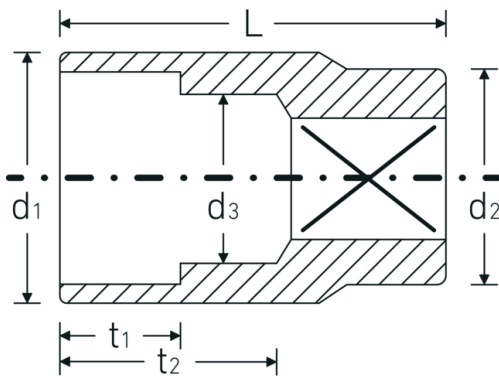

## Sockets 3/8", inch

45a

Product no. **02410020**  
GTIN **4018754004201**  
Model **45 A 5/16**

**Label.** 3/8 " Socket Wrench size 5/16" L.25mm

## Technical Drawing.

## Technical Attributes.

Drive profile	bi-hex AS-Drive®
Internal square drive (inch)	3/8 "
d1	11,7 mm
d2	16,5 mm
d3	7 mm
Length mm (L)	25 mm
Wrench size [inch]	5/16 "
t1	7 mm
t2	13,5 mm

## Logistics data.

Depth mm (IFS)	24
Width mm (IFS)	17
Height mm (IFS)	17
Length (packed, mm)	86
Width (packed, mm)	35
Height (packed, mm)	25
Volume (packed, dm <sup>3</sup> )	0.07525 dm <sup>3</sup>
Product no.	02410020
Weight (gross, kg)	0,190