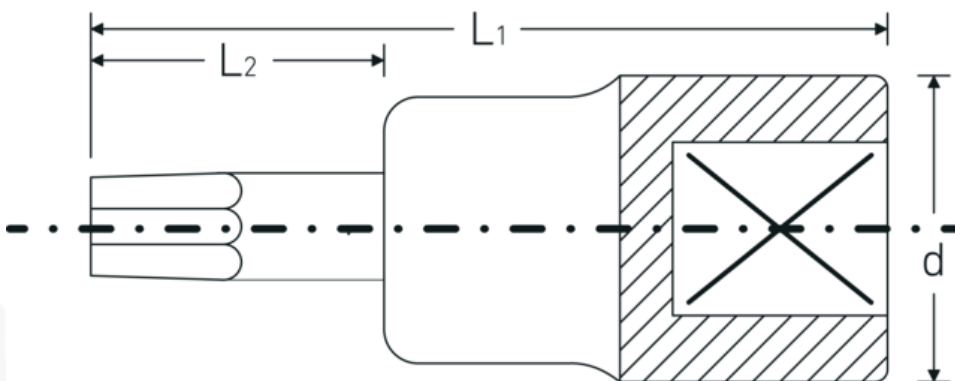

Screwdriver socket

49TX

Product no. **02100015**
GTIN **4018754002825**
Model **49 TX T 15**

Label. 3/8 " Screwdriver socket L.49mm

Features.

- for inside TORX® screws
- Chrome Alloy Steel, chrome plated

Advantages.

For recessed TORX® screws

Technical Drawing.

Technical Attributes.

Drive profile TORX®
Internal square drive (inch) 3/8 "

Logistics data.

Depth mm (IFS) 50
Width mm (IFS) 18

d	17,8 mm	Height mm (IFS)	18
Size of output profile	T15	Length (packed, mm)	70
L1	49 mm	Width (packed, mm)	60
L2	17 mm	Height (packed, mm)	18
		Volume (packed, dm3)	0.0756 dm3
		Art. no.	02100015
		Weight (gross, kg)	0,229
		Weight PAP (kg)	0,000
		Weight PVC (kg)	0,003
		GTIN	4018754002825
		Country of origin	GERMANY
		Region of origin	Nordrhein-Westfalen
		WEEE/ElektroG	nicht ear-pflichtig
		Customs tariff no.	82042000
		Packing standard	5
		Weight	45 g

Variants.

Art. no.	Model no. (ERP)	Description	GTIN
02100009	49 TX T 9	3/8 " Screwdriver socket L.49mm	4018754002801
02100010	49 TX T 10	3/8 " Screwdriver socket L.49mm	4018754002818
02100015	49 TX T 15	3/8 " Screwdriver socket L.49mm	4018754002825
02100020	49 TX T 20	3/8 " Screwdriver socket L.49mm	4018754002832
02100025	49 TX T 25	3/8 " Screwdriver socket L.49mm	4018754002849
02100027	49 TX T 27	3/8 " Screwdriver socket L.49mm	4018754002856
02100030	49 TX T 30	3/8 " Screwdriver socket L.49mm	4018754002863
02100040	49 TX T 40	3/8 " Screwdriver socket L.49mm	4018754002870
02100045	49 TX T 45	3/8 " Screwdriver socket L.49mm	4018754139378