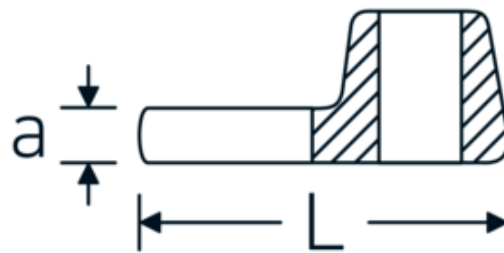

CROW-FOOT spanner

540

Product no. **02200028**
GTIN **4018754148806**
Model **540 28**

Label. 3/8 " CROW-FOOT spanner Spanner size 28mm L.50mm

Features.

- Chrome Alloy Steel, chrome plated
- Caution! Modified settings on torque wrench

Technical Drawing.

Technical Attributes.

a	8 mm
Internal square drive (inch)	3/8 "
Width mm (b)	50 mm
Length mm (L)	50 mm
S	29,2 mm
Width across flats [mm]	28 mm

Logistics data.

Depth mm (IFS)	47
Width mm (IFS)	45
Height mm (IFS)	18
Length (packed, mm)	47
Width (packed, mm)	45
Height (packed, mm)	18
Volume (packed, dm3)	0.03807 dm3

Variants.

Art. no.	Model no. (ERP)	Description	GTIN
01200008	540 8	1/4 " CROW-FOOT spanner Spanner size 8mm L.25,5mm	4018754149117
01200009	540 9	1/4 " CROW-FOOT spanner Spanner size 9mm L.25,5mm	4018754149124
01200010	540 10	1/4 " CROW-FOOT spanner Spanner size 10mm L.25,5mm	4018754149131
02200011	540 11	3/8 " CROW-FOOT spanner Spanner size 11mm L.32mm	4018754149414
02200012	540 12	3/8 " CROW-FOOT spanner Spanner size 12mm L.34,3mm	4018754003495
02200013	540 13	3/8 " CROW-FOOT spanner Spanner size 13mm L.34,3mm	4018754003501
02200014	540 14	3/8 " CROW-FOOT spanner Spanner size 14mm L.37,7mm	4018754003518
02200015	540 15	3/8 " CROW-FOOT spanner Spanner size 15mm L.37,7mm	4018754003525
02200016	540 16	3/8 " CROW-FOOT spanner Spanner size 16mm L.37,7mm	4018754003532
02200017	540 17	3/8 " CROW-FOOT spanner Spanner size 17mm L.42,5mm	4018754003549
02200018	540 18	3/8 " CROW-FOOT spanner Spanner size 18mm L.42,5mm	4018754003556
02200019	540 19	3/8 " CROW-FOOT spanner Spanner size 19mm L.42,5mm	4018754003563
02200020	540 20	3/8 " CROW-FOOT spanner Spanner size 20mm L.42,4mm	4018754141067
02200021	540 21	3/8 " CROW-FOOT spanner Spanner size 21mm L.44,5mm	4018754003570