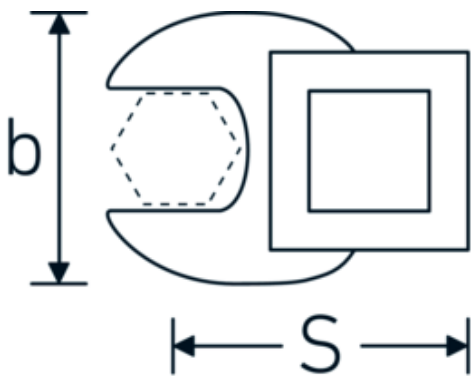

CROW-FOOT spanner

540

Product no. **02200028**
GTIN **4018754148806**
Model **540 28**

Label. 3/8 " CROW-FOOT spanner Spanner size 28mm L.50mm

Features.

- Chrome Alloy Steel, chrome plated
- Caution! Modified settings on torque wrench

Technical Drawing.

Technical Attributes.

a	8 mm
Internal square drive (inch)	3/8 "
Width mm (b)	50 mm
Length mm (L)	50 mm
S	29,2 mm
Width across flats [mm]	28 mm

Logistics data.

Depth mm (IFS)	47
Width mm (IFS)	45
Height mm (IFS)	18
Length (packed, mm)	47
Width (packed, mm)	45
Height (packed, mm)	18
Volume (packed, dm3)	0.03807 dm3

Variants.

Art. no.	Model no. (ERP)	Description	GTIN
01200008	540 8	1/4 " CROW-FOOT spanner Spanner size 8mm L.25,5mm	4018754149117
01200009	540 9	1/4 " CROW-FOOT spanner Spanner size 9mm L.25,5mm	4018754149124
01200010	540 10	1/4 " CROW-FOOT spanner Spanner size 10mm L.25,5mm	4018754149131
02200011	540 11	3/8 " CROW-FOOT spanner Spanner size 11mm L.32mm	4018754149414
02200012	540 12	3/8 " CROW-FOOT spanner Spanner size 12mm L.34,3mm	4018754003495
02200013	540 13	3/8 " CROW-FOOT spanner Spanner size 13mm L.34,3mm	4018754003501
02200014	540 14	3/8 " CROW-FOOT spanner Spanner size 14mm L.37,7mm	4018754003518
02200015	540 15	3/8 " CROW-FOOT spanner Spanner size 15mm L.37,7mm	4018754003525
02200016	540 16	3/8 " CROW-FOOT spanner Spanner size 16mm L.37,7mm	4018754003532
02200017	540 17	3/8 " CROW-FOOT spanner Spanner size 17mm L.42,5mm	4018754003549
02200018	540 18	3/8 " CROW-FOOT spanner Spanner size 18mm L.42,5mm	4018754003556
02200019	540 19	3/8 " CROW-FOOT spanner Spanner size 19mm L.42,5mm	4018754003563
02200020	540 20	3/8 " CROW-FOOT spanner Spanner size 20mm L.42,4mm	4018754141067
02200021	540 21	3/8 " CROW-FOOT spanner Spanner size 21mm L.44,5mm	4018754003570