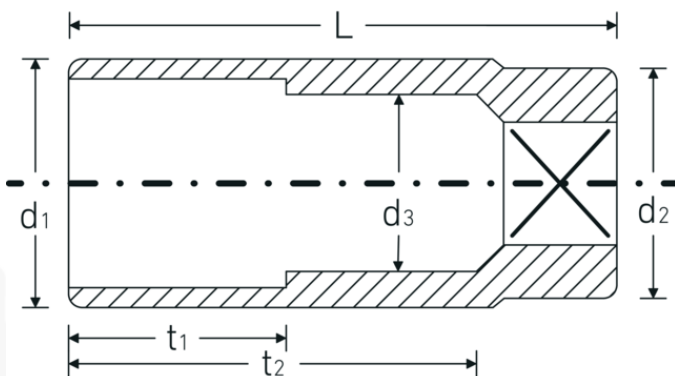

Socket

56

Product no. **05020032**
GTIN **4018754008964**
Model **56 32**

Label. 3/4 " Socket Spanner size 32mm L.90mm

- Features.**
- DIN 3124/ISO 2725-1, ASME B 107.5 M
 - extra deep
 - AS-drive and HPQ® high performance steel up to 36 mm, chrome plated

Advantages.

DIN 3124/ISO 2725-1, ASME B 107.5 M.

Technical Drawing.

Technical Attributes.

Drive profile

hex AS-Drive®

Logistics data.

Depth mm (IFS)

90

| | | | |
|-------------------------------------|---|-----------------------------|---------------------|
| Internal square drive (inch) | 3/4 " | Width mm (IFS) | 45 |
| d1 | 44,5 mm | Height mm (IFS) | 45 |
| d2 | 38 mm | Length (packed, mm) | 95 |
| d3 | 29 mm | Width (packed, mm) | 95 |
| DIN | DIN 3124 / ISO 2725-1, ASME B 107.5 M | Height (packed, mm) | 46 |
| Length mm (L) | 90 mm | Volume (packed, dm3) | 0.41515 dm3 |
| Width across flats [mm] | 32 mm | Art. no. | 05020032 |
| t1 | 40 mm | Weight (gross, kg) | 0,975 |
| t2 | 65 mm | Weight PAP (kg) | 0,000 |
| | | Weight PVC (kg) | 0,008 |
| | | GTIN | 4018754008964 |
| | | Country of origin | GERMANY |
| | | Region of origin | Nordrhein-Westfalen |
| | | WEEE/ElektroG | nicht ear-pflichtig |
| | | Customs tariff no. | 82042000 |
| | | Packing standard | 2 |
| | | Weight | 526 g |