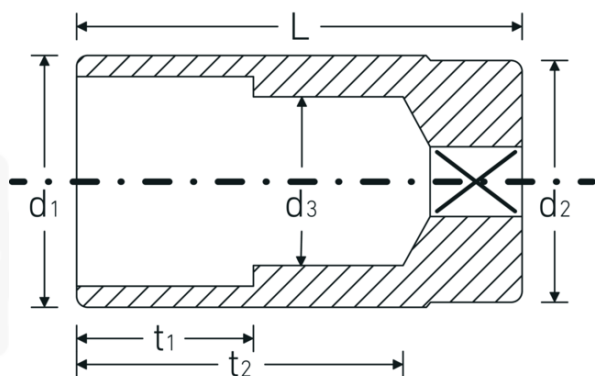

## Socket

46

Product no. **02020022**  
GTIN **4018754002283**  
Model **46 22**

**Label.** 3/8 " Socket Wrench size 22mm L.65mm

**Features.**

- long version
- bi-hex with AS-Drive profile
- 3/8" internal square drive
- HPQ® high performance steel, chrome-plated
- size 20.8: with rubber insert for spark plugs
- DIN 3124 / ISO 2725-1 / DIN EN 3710 / DIN EN 3709 / ASME B 107.5M

## Technical Attributes.

<b>Drive profile</b>	Bi-hex AS-Drive
<b>Internal square drive (inch)</b>	3/8 "
<b>d1</b>	28,7 mm
<b>d2</b>	26,5 mm
<b>d3</b>	21 mm
<b>DIN</b>	DIN 3124 / ISO 2725-1, DIN EN 3710, DIN EN 3709, ASME B 107.5M
<b>Length mm (L)</b>	65 mm
<b>Width across flats [mm]</b>	22 mm
<b>t1</b>	30 mm
<b>t2</b>	51,2 mm

## Variants.

Product no.	Model no. (ERP)	Description	GTIN
02020008	46 8	3/8 " Socket Wrench size 8mm L.54mm	4018754167661
02020010	46 10	3/8 " Socket Wrench size 10mm L.54mm	4018754002160
02020011	46 11	3/8 " Socket Wrench size 11mm L.54mm	4018754002177
02020012	46 12	3/8 " Socket Wrench size 12mm L.54mm	4018754002184
02020013	46 13	3/8 " Socket Wrench size 13mm L.54mm	4018754002191
02020014	46 14	3/8 " Socket Wrench size 14mm L.60mm	4018754002207
02020015	46 15	3/8 " Socket Wrench size 15mm L.60mm	4018754002214
02020016	46 16	3/8 " Socket Wrench size 16mm L.60mm	4018754002221
02020017	46 17	3/8 " Socket Wrench size 17mm L.65mm	4018754002238
02020018	46 18	3/8 " Socket Wrench size 18mm L.65mm	4018754002245
02020019	46 19	3/8 " Socket Wrench size 19mm L.65mm	4018754002252
02020208	46 20,8 - 13/16	3/8 " Socket Wrench size 20,8mm L.65mm	4018754002290
02020021	46 21	3/8 " Socket Wrench size 21mm L.65mm	4018754002276
02020022	46 22	3/8 " Socket Wrench size 22mm L.65mm	4018754002283