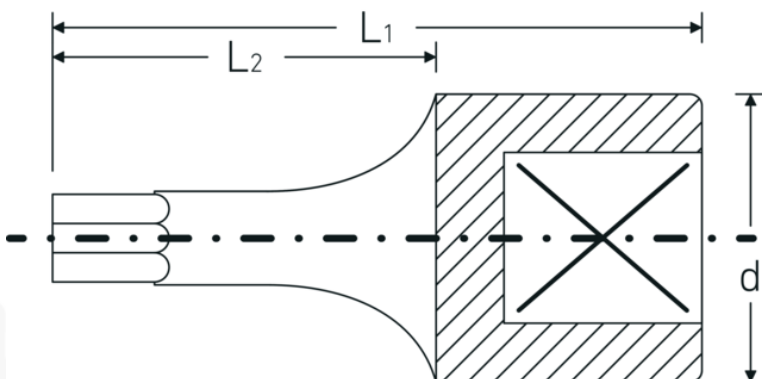

Screwdriver socket

44KTX

Product no. **01350008**
 GTIN **4018754001125**
 Model **44 KTX T 8**
SCHRAUBENDREHEREINSATZ
1/4 ZOLL

Label. 1/4 " Screwdriver socket L.28mm

- Features.**
- for inside TORX® screws
 - Chrome Alloy Steel, chrome plated

Advantages.

For recessed TORX® screws

Technical Drawing.

Technical Attributes.

Drive profile TORX®
 Internal square drive (inch) 1/4 "

Logistics data.

Depth mm (IFS) 28
 Width mm (IFS) 12

d	11,6 mm	Height mm (IFS)	12
Size of output profile	T8	Length (packed, mm)	65
L1	28 mm	Width (packed, mm)	35
L2	16 mm	Height (packed, mm)	15
		Volume (packed, dm3)	0.034125 dm3
		Art. no.	01350008
		Weight (gross, kg)	0,053
		Weight PAP (kg)	0,000
		Weight PVC (kg)	0,002
		GTIN	4018754001125
		Country of origin	GERMANY
		Region of origin	Nordrhein-Westfalen
		WEEE/ElektroG	nicht ear-pflichtig
		Customs tariff no.	82042000
		Packing standard	5
		Weight	10 g

Variants.

Art. no.	Model no. (ERP)	Description	GTIN
01350008	44 KTX T 8 SCHRAUBENDREHEREINSATZ 1/4 ZOLL	1/4 " Screwdriver socket L.28mm	4018754001125
01350009	44 KTX T 9 SCHRAUBENDREHEREINSATZ 1/4 ZOLL	1/4 " Screwdriver socket L.28mm	4018754001132
01350010	44 KTX T 10 SCHRAUBENDREHEREINSATZ 1/4 ZOLL	1/4 " Screwdriver socket L.28mm	4018754001149
01350015	44 KTX T 15 SCHRAUBENDREHEREINSATZ 1/4 ZOLL	1/4 " Screwdriver socket L.28mm	4018754001156
01350020	44 KTX T 20 SCHRAUBENDREHEREINSATZ 1/4 ZOLL	1/4 " Screwdriver socket L.28mm	4018754001163
01350025	44 KTX T 25 SCHRAUBENDREHEREINSATZ 1/4 ZOLL	1/4 " Screwdriver socket L.28mm	4018754001170
01350027	44 KTX T 27 SCHRAUBENDREHEREINSATZ 1/4 ZOLL	1/4 " Screwdriver socket L.28mm	4018754001187
01350030	44 KTX T 30 SCHRAUBENDREHEREINSATZ 1/4 ZOLL	1/4 " Screwdriver socket L.28mm	4018754001194