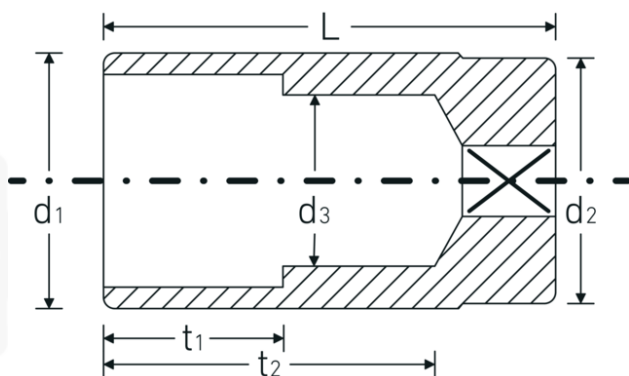

Socket

51

Product no. **03020015**
GTIN **4018754005598**
Model **51 15**

Label. 1/2 " Socket Wrench size mm L.83mm

- Features.**
- long version
 - bi-hex with AS-Drive profile
 - 1/2" internal square drive
 - size 16 mm-5/8", 20.8 mm-13/16": with rubber insert for spark plugs
 - HPQ® high performance steel, chrome-plated
 - DIN 3124 / ISO 2725-1 / DIN EN 3710 / DIN EN 3709 / ASME B 107.5M

Advantages.

Long

Technical Drawing.

Technical Attributes.

| | |
|-------------------------------------|---|
| Drive profile | Bi-hex AS-Drive |
| Internal square drive (inch) | 1/2 " |
| d1 | 21,2 mm |
| d2 | 22,7 mm |
| d3 | 14 mm |
| DIN | DIN 3124 / ISO 2725-1, DIN EN 3710, DIN EN 3709, ASME B 107.5M |
| Length mm (L) | 83 mm |
| Width across flats [mm] | 15 mm |
| t1 | 35 mm |
| t2 | 64,9 mm |

Logistics data.

| | |
|-----------------------------|---------------------|
| Depth mm (IFS) | 83 |
| Width mm (IFS) | 23 |
| Height mm (IFS) | 23 |
| Length (packed, mm) | 120 |
| Width (packed, mm) | 85 |
| Height (packed, mm) | 48 |
| Volume (packed, dm3) | 0.4896 dm3 |
| Product no. | 03020015 |
| Weight (gross, kg) | 1,240 |
| Weight PAP (kg) | 0,000 |
| Weight PVC (kg) | 0,008 |
| GTIN | 4018754005598 |
| Country of origin | GERMANY |
| Region of origin | Nordrhein-Westfalen |
| WEEE/ElektroG | nicht ear-pflichtig |
| Customs tariff no. | 82042000 |
| Packing standard | 10 |
| Weight | 125 g |