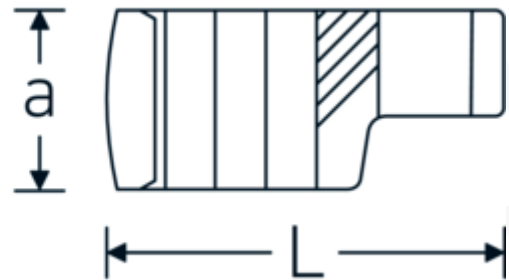

## CROW-RING spanner

440a

Product no. **03490060**  
GTIN **4018754008476**  
Model **440 A 1 3/8**

**Label.** 1/2 " CROW-RING spanner Spanner size 1 3/8" L.64,2mm

- Features.**
- Chrome Alloy Steel, chrome plated
  - caution! Modified settings on torque wrench
  - size 3/8: for Volvo aircraft engine, type "JAS"

## Technical Drawing.

## Technical Attributes.

a	24 mm
Internal square drive (inch)	1/2 "
Width mm (b)	50 mm
Length mm (L)	64,2 mm
S	33,5 mm
Spanner size [inch]	1 3/8 "

## Logistics data.

Depth mm (IFS)	64
Width mm (IFS)	50
Height mm (IFS)	24
Length (packed, mm)	64
Width (packed, mm)	50
Height (packed, mm)	24

<b>W</b>	27 mm	<b>Volume (packed, dm3)</b>	0.0768 dm3
		<b>Art. no.</b>	03490060
		<b>Weight (gross, kg)</b>	0,138
		<b>Weight PAP (kg)</b>	0,000
		<b>Weight PVC (kg)</b>	0,002
		<b>GTIN</b>	4018754008476
		<b>Country of origin</b>	GERMANY
		<b>Region of origin</b>	Nordrhein-Westfalen
		<b>WEEE/ElektroG</b>	nicht ear-pflichtig
		<b>Customs tariff no.</b>	82042000
		<b>Packing standard</b>	1
		<b>Weight</b>	138 g