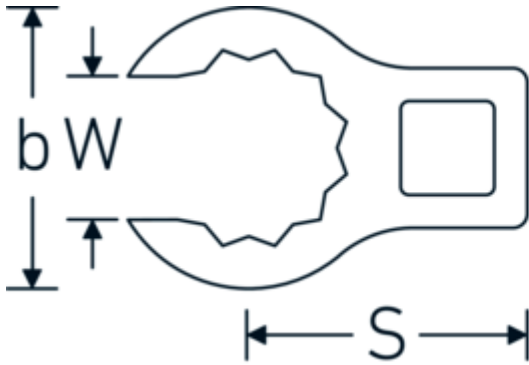

## CROW-RING spanner

440a

Product no. **03490060**  
GTIN **4018754008476**  
Model **440 A 1 3/8**

**Label.** 1/2 " CROW-RING spanner Spanner size 1 3/8" L.64,2mm

- Features.**
- Chrome Alloy Steel, chrome plated
  - caution! Modified settings on torque wrench
  - size 3/8: for Volvo aircraft engine, type "JAS"

## Technical Drawing.

## Technical Attributes.

a	24 mm
Internal square drive (inch)	1/2 "
Width mm (b)	50 mm
Length mm (L)	64,2 mm
S	33,5 mm
Spanner size [inch]	1 3/8 "

## Variants.

Art. no.	Model no. (ERP)	Description	GTIN
01490024	440 A 3/8	1/4 " CROW-RING spanner Spanner size 3/8" L.28,4mm	4018754116805
01490028	440 A 7/16	1/4 " CROW-RING spanner Spanner size 7/16" L.28mm	4018754001460
01490032	440 A 1/2	1/4 " CROW-RING spanner Spanner size 1/2" L.30,5mm	4018754001477
01490034	440 A 9/16	1/4 " CROW-RING spanner Spanner size 9/16" L.31,7mm	4018754001484
02490036	440 A 5/8	3/8 " CROW-RING spanner Spanner size 5/8" L.36,5mm	4018754004546
02490038	440 A 11/16	3/8 " CROW-RING spanner Spanner size 11/16" L.39,2mm	4018754004553
02490040	440 A 3/4	3/8 " CROW-RING spanner Spanner size 3/4" L.40,9mm	4018754004560
02490042	440 A 13/16	3/8 " CROW-RING spanner Spanner size 13/16" L.42,9mm	4018754004577
02490044	440 A 7/8	3/8 " CROW-RING spanner Spanner size 7/8" L.45,2mm	4018754004584
02490046	440 A 15/16	3/8 " CROW-RING spanner Spanner size 15/16" L.47,2mm	4018754004591
02490048	440 A 1	3/8 " CROW-RING spanner Spanner size 1" L.49,3mm	4018754004607
02490050	440 A 1 1/16	3/8 " CROW-RING spanner Spanner size 1 1/16" L.52,8mm	4018754004614
03490052	440 A 1 1/8	1/2 " CROW-RING spanner Spanner size 1 1/8" L.56,8mm	4018754008445
03490056	440 A 1 1/4	1/2 " CROW-RING spanner Spanner size 1 1/4" L.62,5mm	4018754008452