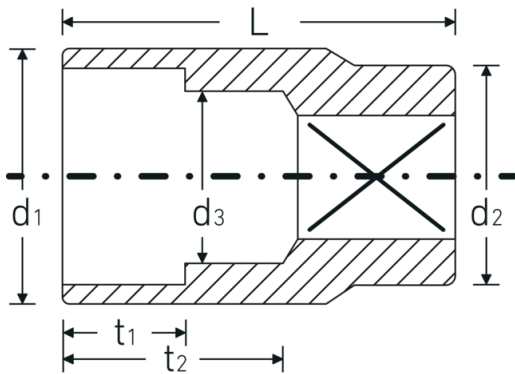

Sockets 1/2", metric

52

Product no. **03030014**
GTIN **4018754005864**
Model **52 14**

Label. 1/2 " Socket Wrench size 14mm L.38mm

Technical Drawing.

Technical Attributes.

Drive profile	hex AS-Drive®
Internal square drive (inch)	1/2 "
d1	19,9 mm
d2	22,7 mm
d3	13 mm
DIN	DIN 3124 / ISO 2725-1, ASME B 107.5M, DIN EN 3709
Length mm (L)	38 mm
Width across flats [mm]	14 mm

Logistics data.

Depth mm (IFS)	38
Width mm (IFS)	23
Height mm (IFS)	23
Length (packed, mm)	128
Width (packed, mm)	58
Height (packed, mm)	40
Volume (packed, dm3)	0.29696 dm3
Product no.	03030014
Weight (gross, kg)	0,595