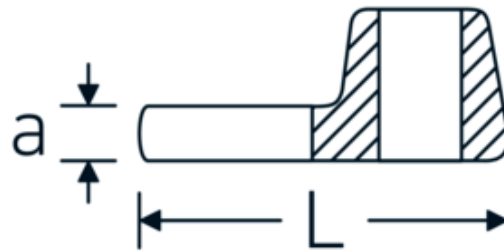

CROW-FOOT spanner

540a

Product no. **02500074**
GTIN **4018754173648**
Model **540 A 2 1/8**

Label. 3/8 " CROW-FOOT spanner Spanner size 2 1/8" L.75,6mm

Features.

- Chrome Alloy Steel, chrome plated
- Caution! Modified settings on torque wrench

Technical Drawing.

Technical Attributes.

a	10 mm
Internal square drive (inch)	3/8 "
Width mm (b)	91 mm
Length mm (L)	75,6 mm
S	46 mm
Spanner size [inch]	2 1/8 "

Logistics data.

Depth mm (IFS)	94
Width mm (IFS)	75
Height mm (IFS)	9
Length (packed, mm)	95
Width (packed, mm)	75
Height (packed, mm)	10
Volume (packed, dm3)	0.07125 dm3

Variants.

Art. no.	Model no. (ERP)	Description	GTIN
01500024	540 A 3/8	1/4 " CROW-FOOT spanner Spanner size 3/8" L.25,5mm	4018754173839
02500028	540 A 7/16	3/8 " CROW-FOOT spanner Spanner size 7/16" L.32mm	4018754004621
02500032	540 A 1/2	3/8 " CROW-FOOT spanner Spanner size 1/2" L.34,3mm	4018754004638
02500034	540 A 9/16	3/8 " CROW-FOOT spanner Spanner size 9/16" L.37,7mm	4018754004645
02500036	540 A 5/8	3/8 " CROW-FOOT spanner Spanner size 5/8" L.37,7mm	4018754004652
02500038	540 A 11/16	3/8 " CROW-FOOT spanner Spanner size 11/16" L.42,5mm	4018754004669
02500040	540 A 3/4	3/8 " CROW-FOOT spanner Spanner size 3/4" L.42,5mm	4018754004676
02500042	540 A 13/16	3/8 " CROW-FOOT spanner Spanner size 13/16" L.42,3mm	4018754004683
02500044	540 A 7/8	3/8 " CROW-FOOT spanner Spanner size 7/8" L.44,5mm	4018754004690
02500048	540 A 1	3/8 " CROW-FOOT spanner Spanner size 1" L.47mm	4018754004706
02500050	540 A 1 1/16	3/8 " CROW-FOOT spanner Spanner size 1 1/16" L.47mm	4018754004713
02500052	540 A 1 1/8	3/8 " CROW-FOOT spanner Spanner size 1 1/8" L.50mm	4018754004720
02500054	540 A 1 3/16	3/8 " CROW-FOOT spanner Spanner size 1 3/16" L.50mm	4018754004737
02500056	540 A 1 1/4	3/8 " CROW-FOOT spanner Spanner size 1 1/4" L.53mm	4018754004744