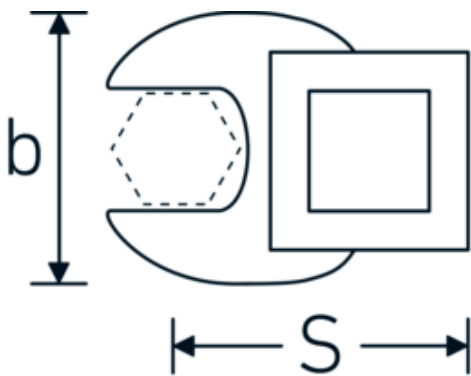

CROW-FOOT spanner

540a

Product no. **02500074**
GTIN **4018754173648**
Model **540 A 2 1/8**

Label. 3/8 " CROW-FOOT spanner Spanner size 2 1/8" L.75,6mm

Features.

- Chrome Alloy Steel, chrome plated
- Caution! Modified settings on torque wrench

Technical Drawing.

Technical Attributes.

a	10 mm
Internal square drive (inch)	3/8 "
Width mm (b)	91 mm
Length mm (L)	75,6 mm
S	46 mm
Spanner size [inch]	2 1/8 "

Logistics data.

Depth mm (IFS)	94
Width mm (IFS)	75
Height mm (IFS)	9
Length (packed, mm)	95
Width (packed, mm)	75
Height (packed, mm)	10
Volume (packed, dm3)	0.07125 dm3

Variants.

Art. no.	Model no. (ERP)	Description	GTIN
01500024	540 A 3/8	1/4 " CROW-FOOT spanner Spanner size 3/8" L.25,5mm	4018754173839
02500028	540 A 7/16	3/8 " CROW-FOOT spanner Spanner size 7/16" L.32mm	4018754004621
02500032	540 A 1/2	3/8 " CROW-FOOT spanner Spanner size 1/2" L.34,3mm	4018754004638
02500034	540 A 9/16	3/8 " CROW-FOOT spanner Spanner size 9/16" L.37,7mm	4018754004645
02500036	540 A 5/8	3/8 " CROW-FOOT spanner Spanner size 5/8" L.37,7mm	4018754004652
02500038	540 A 11/16	3/8 " CROW-FOOT spanner Spanner size 11/16" L.42,5mm	4018754004669
02500040	540 A 3/4	3/8 " CROW-FOOT spanner Spanner size 3/4" L.42,5mm	4018754004676
02500042	540 A 13/16	3/8 " CROW-FOOT spanner Spanner size 13/16" L.42,3mm	4018754004683
02500044	540 A 7/8	3/8 " CROW-FOOT spanner Spanner size 7/8" L.44,5mm	4018754004690
02500048	540 A 1	3/8 " CROW-FOOT spanner Spanner size 1" L.47mm	4018754004706
02500050	540 A 1 1/16	3/8 " CROW-FOOT spanner Spanner size 1 1/16" L.47mm	4018754004713
02500052	540 A 1 1/8	3/8 " CROW-FOOT spanner Spanner size 1 1/8" L.50mm	4018754004720
02500054	540 A 1 3/16	3/8 " CROW-FOOT spanner Spanner size 1 3/16" L.50mm	4018754004737
02500056	540 A 1 1/4	3/8 " CROW-FOOT spanner Spanner size 1 1/4" L.53mm	4018754004744