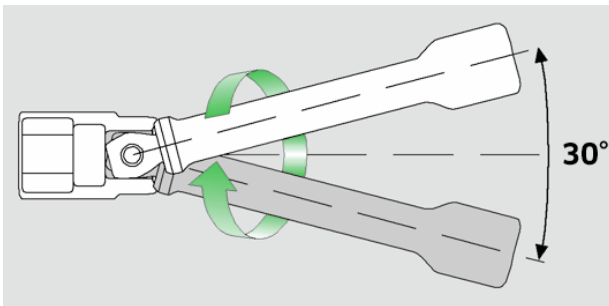

Extension w.wobble-drive

509W

Product no. **13010007**
GTIN **4018754091164**
Model **509W/5**

Label. 1/2 " Extension w.wobble-drive L.130mm

Features.

- swivel angle 15° each side
- maximum torque 200 N·m

Advantages.

Pivot angles up to 15° to each side.

Technical Attributes.

External square drive (inch)	1/2
Internal square drive (inch)	1/2 "
d	23,2 mm
Size	5
Length mm (L)	130 mm

Logistics data.

Depth mm (IFS)	131
Width mm (IFS)	23
Height mm (IFS)	23
Length (packed, mm)	170
Width (packed, mm)	90
Height (packed, mm)	23
Volume (packed, dm ³)	0.3519 dm ³
Art. no.	13010007

Weight (gross, kg)	0,955
Weight PAP (kg)	0,000
Weight PVC (kg)	0,007
GTIN	4018754091164
Country of origin	GERMANY
Region of origin	Nordrhein-Westfalen
WEEE/ElektroG	nicht ear-pflichtig
Customs tariff no.	82042000
Packing standard	5
Weight	191 g