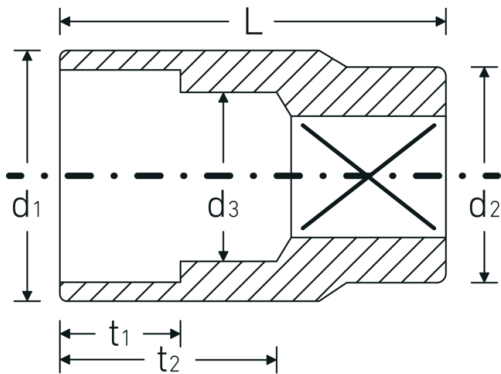

## Sockets 3/8", metric

45

Product no. **02010010**  
GTIN **4018754001934**  
Model **45 10**

**Label.** 3/8 " Socket Wrench size 10mm L.27mm

## Technical Drawing.

## Technical Attributes.

Drive profile	bi-hex AS-Drive®
Internal square drive (inch)	3/8 "
d1	14,3 mm
d2	16,5 mm
d3	9 mm
DIN	DIN 3124 / ISO 2725-1, ASME B 107.5M, DIN EN 3709
Length mm (L)	27 mm
Width across flats [mm]	10 mm

## Logistics data.

Depth mm (IFS)	23
Width mm (IFS)	17
Height mm (IFS)	17
Length (packed, mm)	86
Width (packed, mm)	35
Height (packed, mm)	24
Volume (packed, dm <sup>3</sup> )	0.07224 dm <sup>3</sup>
Product no.	02010010
Weight (gross, kg)	0,200