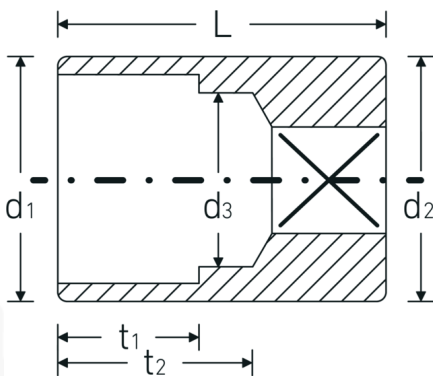

Sockets

40aD

Product no. **01530016**
GTIN **4018754001514**
Model **40 AD 1/4**

Label. 1/4 " Sockets Spanner size 1/4" L.23mm

- Features.**
- ASME B 107.1, Fed. Spec. GGG-W-641, SAE AS 954-E (test values)
 - HPQ® heavy-duty steel, chrome-plated

Advantages.

ASME B 107.1, Fed. Spec. GGG-W-641, SAE AS 954-E (test values).

Technical Drawing.

Technical Attributes.

Drive profile bi-hex AS-Drive®
Internal square drive (inch) 1/4 "

Logistics data.

Depth mm (IFS) 23
Width mm (IFS) 11

d1	9,4 mm	Height mm (IFS)	11
d2	10,7 mm	Length (packed, mm)	90
d3	5,5 mm	Width (packed, mm)	40
Length mm (L)	23 mm	Height (packed, mm)	12
Spanner size [inch]	1/4 "	Volume (packed, dm3)	0.0432 dm3
t1	6 mm	Art. no.	01530016
t2	15 mm	Weight (gross, kg)	0,085
		Weight PAP (kg)	0,000
		Weight PVC (kg)	0,002
		GTIN	4018754001514
		Country of origin	GERMANY
		Region of origin	Nordrhein-Westfalen
		WEEE/ElektroG	nicht ear-pflichtig
		Customs tariff no.	82042000
		Packing standard	10
		Weight	8 g

Variants.

Art. no.	Model no. (ERP)	Description	GTIN
01530034	40 AD 9/16	1/4 " Sockets Spanner size 9/16" L.24mm	4018754001583
01530032	40 AD 1/2	1/4 " Sockets Spanner size 1/2" L.23mm	4018754001576
01530028	40 AD 7/16	1/4 " Sockets Spanner size 7/16" L.23mm	4018754001569
01530024	40 AD 3/8	1/4 " Sockets Spanner size 3/8" L.23mm	4018754001552
01530022	40 AD 11/32	1/4 " Sockets Spanner size 11/32" L.23mm	4018754001545
01530020	40 AD 5/16	1/4 " Sockets Spanner size 5/16" L.23mm	4018754001538
01530018	40 AD 9/32	1/4 " Sockets Spanner size 9/32" L.23mm	4018754001521
01530016	40 AD 1/4	1/4 " Sockets Spanner size 1/4" L.23mm	4018754001514
01530014	40 AD 7/32	1/4 " Sockets Spanner size 7/32" L.23mm	4018754001507
01530012	40 AD 3/16	1/4 " Sockets Spanner size 3/16" L.23mm	4018754001491
01530010	40 AD 5/32	1/4 " Sockets Spanner size 5/32" L.23mm	4018754126965