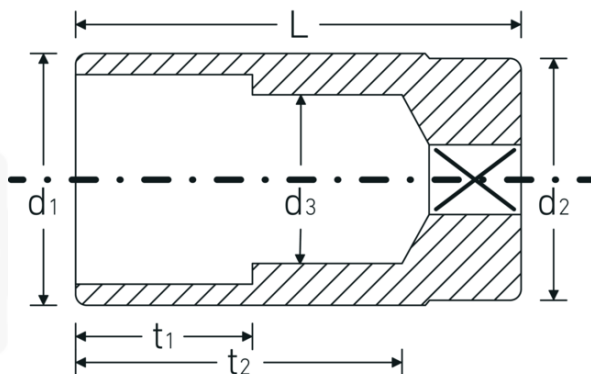

## Socket

46

Product no. **02020021**  
GTIN **4018754002276**  
Model **46 21**

**Label.** 3/8 " Socket Wrench size 21mm L.65mm

- Features.**
- long version
  - bi-hex with AS-Drive profile
  - 3/8" internal square drive
  - HPQ® high performance steel, chrome-plated
  - size 20.8: with rubber insert for spark plugs
  - DIN 3124 / ISO 2725-1 / DIN EN 3710 / DIN EN 3709 / ASME B 107.5M

## Technical Attributes.

<b>Drive profile</b>	Bi-hex AS-Drive
<b>Internal square drive (inch)</b>	3/8 "
<b>d1</b>	27,7 mm
<b>d2</b>	25,5 mm
<b>d3</b>	20 mm
<b>DIN</b>	DIN 3124 / ISO 2725-1, DIN EN 3710, DIN EN 3709, ASME B 107.5M
<b>Length mm (L)</b>	65 mm
<b>Width across flats [mm]</b>	21 mm
<b>t1</b>	30 mm
<b>t2</b>	51,5 mm

## Variants.

Product no.	Model no. (ERP)	Description	GTIN
02020008	46 8	3/8 " Socket Wrench size 8mm L.54mm	4018754167661
02020010	46 10	3/8 " Socket Wrench size 10mm L.54mm	4018754002160
02020011	46 11	3/8 " Socket Wrench size 11mm L.54mm	4018754002177
02020012	46 12	3/8 " Socket Wrench size 12mm L.54mm	4018754002184
02020013	46 13	3/8 " Socket Wrench size 13mm L.54mm	4018754002191
02020014	46 14	3/8 " Socket Wrench size 14mm L.60mm	4018754002207
02020015	46 15	3/8 " Socket Wrench size 15mm L.60mm	4018754002214
02020016	46 16	3/8 " Socket Wrench size 16mm L.60mm	4018754002221
02020017	46 17	3/8 " Socket Wrench size 17mm L.65mm	4018754002238
02020018	46 18	3/8 " Socket Wrench size 18mm L.65mm	4018754002245
02020019	46 19	3/8 " Socket Wrench size 19mm L.65mm	4018754002252
02020208	46 20,8 - 13/16	3/8 " Socket Wrench size 20,8mm L.65mm	4018754002290
02020021	46 21	3/8 " Socket Wrench size 21mm L.65mm	4018754002276
02020022	46 22	3/8 " Socket Wrench size 22mm L.65mm	4018754002283