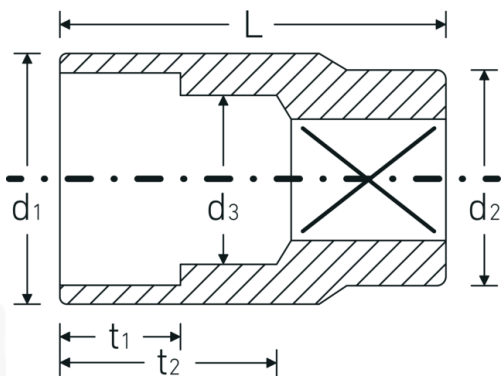

## Socket

45a

Product no. **02410042**  
GTIN **4018754004294**  
Model **45 A 13/16**

**Label.** 3/8 " Socket Spanner size 13/16" L.34mm

**Features.**

- ASME B 107.1, Fed. Spec. GGG-W-641, SAE AS 954-E (test values)
- HPQ® heavy-duty steel, chrome-plated

## Technical Drawing.

## Technical Attributes.

Drive profile bi-hex AS-Drive®  
Internal square drive (inch) 3/8 "

## Logistics data.

Depth mm (IFS) 29  
Width mm (IFS) 28

<b>d1</b>	27,2 mm	<b>Height mm (IFS)</b>	28
<b>d2</b>	20,5 mm	<b>Length (packed, mm)</b>	141
<b>d3</b>	19,4 mm	<b>Width (packed, mm)</b>	29
<b>Length mm (L)</b>	34 mm	<b>Height (packed, mm)</b>	30
<b>Spanner size [inch]</b>	13/16 "	<b>Volume (packed, dm3)</b>	0.12267 dm3
<b>t1</b>	16,5 mm	<b>Art. no.</b>	02410042
<b>t2</b>	20,5 mm	<b>Weight (gross, kg)</b>	0,310
		<b>Weight PAP (kg)</b>	0,000
		<b>Weight PVC (kg)</b>	0,005
		<b>GTIN</b>	4018754004294
		<b>Country of origin</b>	GERMANY
		<b>Region of origin</b>	Nordrhein-Westfalen
		<b>WEEE/ElektroG</b>	nicht ear-pflichtig
		<b>Customs tariff no.</b>	82042000
		<b>Packing standard</b>	5
		<b>Weight</b>	52 g