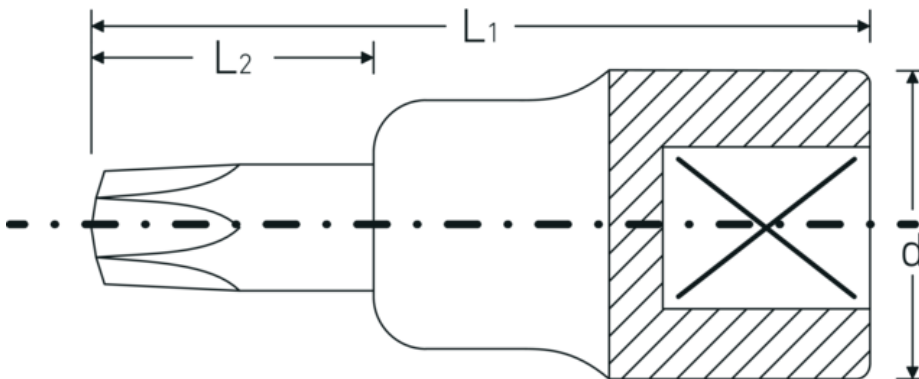

TORX® screwdriver sockets 1/2"

54TX

Product no. **03100045**
GTIN **4018754006694**
Model **54 TX T 45**

Label. 1/2 " Screwdriver socket L.55mm

Technical Drawing.

Technical Attributes.

Drive profile	TORX®
Internal square drive (inch)	1/2 "
d	22,7 mm
Size of output profile	T45
L1	55 mm
L2	17 mm

Logistics data.

Depth mm (IFS)	55
Width mm (IFS)	23
Height mm (IFS)	23
Length (packed, mm)	100
Width (packed, mm)	80
Height (packed, mm)	23
Volume (packed, dm3)	0.184 dm3
Product no.	03100045
Weight (gross, kg)	0,360

Weight PAP (kg)	0,000
Weight PVC (kg)	0,003
GTIN	4018754006694
Country of origin	GERMANY
Region of origin	Nordrhein-Westfalen
WEEE/ElektroG	nicht ear-pflichtig
Customs tariff no.	82042000
Packing standard	5
Weight	74 g

Variants.

Product no.	Model no. (ERP)	Description	GTIN
03100020	54 TX T 20	1/2 " Screwdriver socket L.55mm	4018754006649
03100025	54 TX T 25	1/2 " Screwdriver socket L.55mm	4018754006656
03100027	54 TX T 27	1/2 " Screwdriver socket L.55mm	4018754006663
03100030	54 TX T 30	1/2 " Screwdriver socket L.55mm	4018754006670
03100040	54 TX T 40	1/2 " Screwdriver socket L.55mm	4018754006687
03100045	54 TX T 45	1/2 " Screwdriver socket L.55mm	4018754006694
03100050	54 TX T 50	1/2 " Screwdriver socket L.55mm	4018754006700
03100055	54 TX T 55	1/2 " Screwdriver socket L.58mm	4018754006717
03100060	54 TX T 60	1/2 " Screwdriver socket L.58mm	4018754006724
03100070	54 TX T 70	1/2 " Screwdriver socket L.60mm	4018754132362